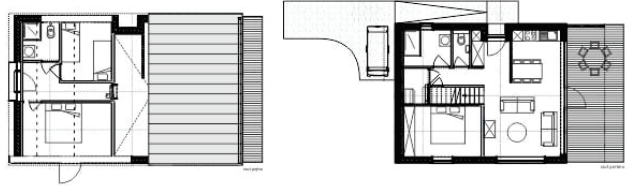

- Trustworthy Company
- A Success Flag Award 2018
- The Statue for the Personality of the year 2018
- Our Goods from Pomerania Award
- A Global Company Award
- The Business Cheetah Award
- A Success Flag Award 2019
- The Statue for the Personality of the year 2019
- Polish Innovativeness Award 2019
- Symbol of Modern Technologies Award 2019
- „It's good because it's local" Certificate 2020
- „Eagles of Polish Entrepreneurship" Award 2020
- Polish Quality Award 2020
- MADE IN POLAND 2020
- POLSKA NACZYNIA (AWARDS)
- Polish Quality Award 2021
- „Made in Poland" Award 2021
- Symbol of Modern Technologies Nomination 2021
- European Economic Award Nomination 2021
- Innovation Ambassador Nomination 2021