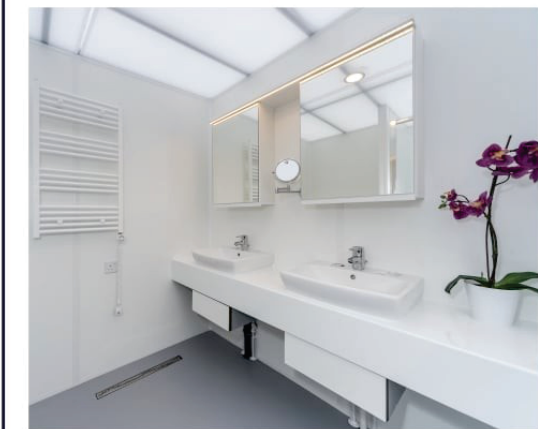

12000 x 6000

12000 x 6000 (3200+2800)

Jersey Lodge

#liveyourdream

Chios Platinum Lodge

SaniModule
www.larkfactory.com

#liveyourdream

SaniModule