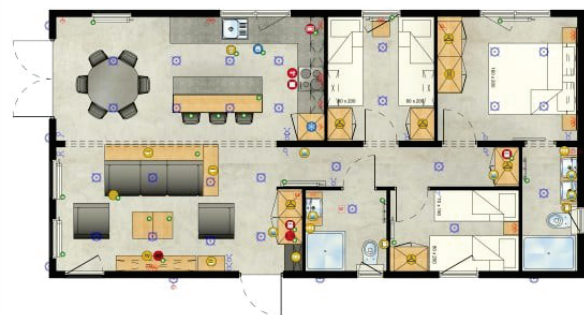

Bahamy Twin Unit Lodge

12200 x 6000

12000 x 8000

Galapagos Twin Unit Lodge

#liveyourdream

Barbados Twin Unit Lodge

13000 x 6000

12000 x 6000

Mendelssohn Twin Unit Lodge 12000 x 6700

#liveyourdream

Fiordland Twin Unit Lodge

#liveyourdream

Honolulu Twin Unit Lodge

12000 x 6000

12000 x 6000

Lago Garda 2 Twin Unit Lodge

#liveyourdream

Grand Canyon Twin Unit Lodge

12000 x 6000

12300 x 6000

Santa Clara Twin Unit Lodge

#liveyourdream

Saint Wincent Twin Unit Lodge

12000 x 6000 (2800+3200)