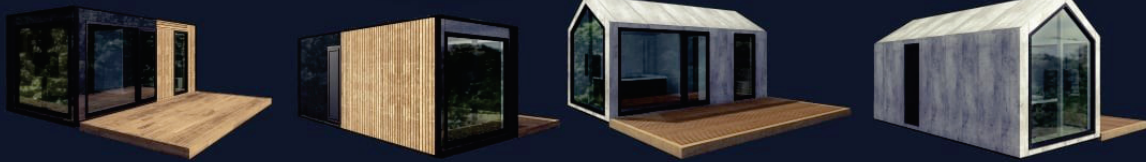

SPA Jasmine
www.larkfactory.com