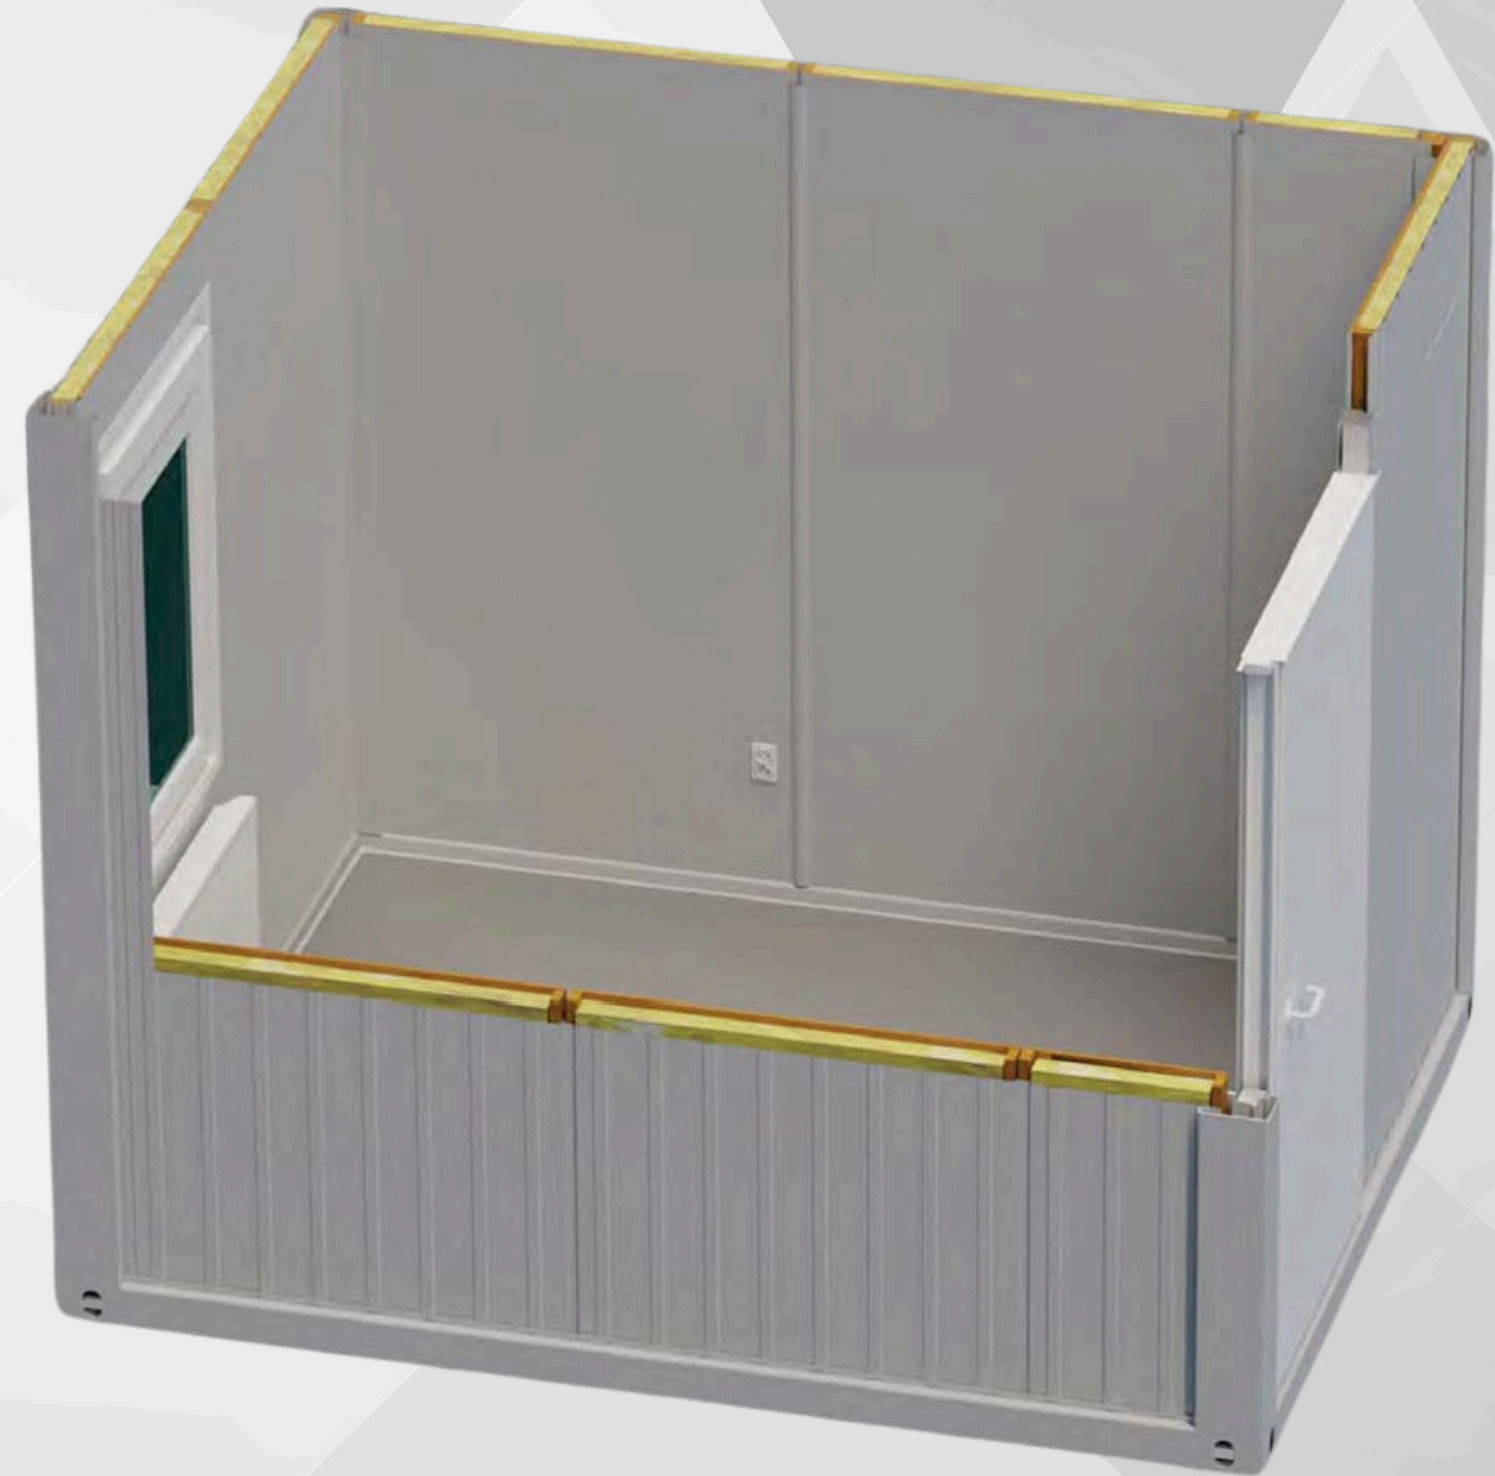

£ 6,750.00

£ 55.00

10FT X 8FT PIR

£8,000.00

£ 65.00

MP 10-02

KC CABINS SOLUTIONS LTD

MP 10-02