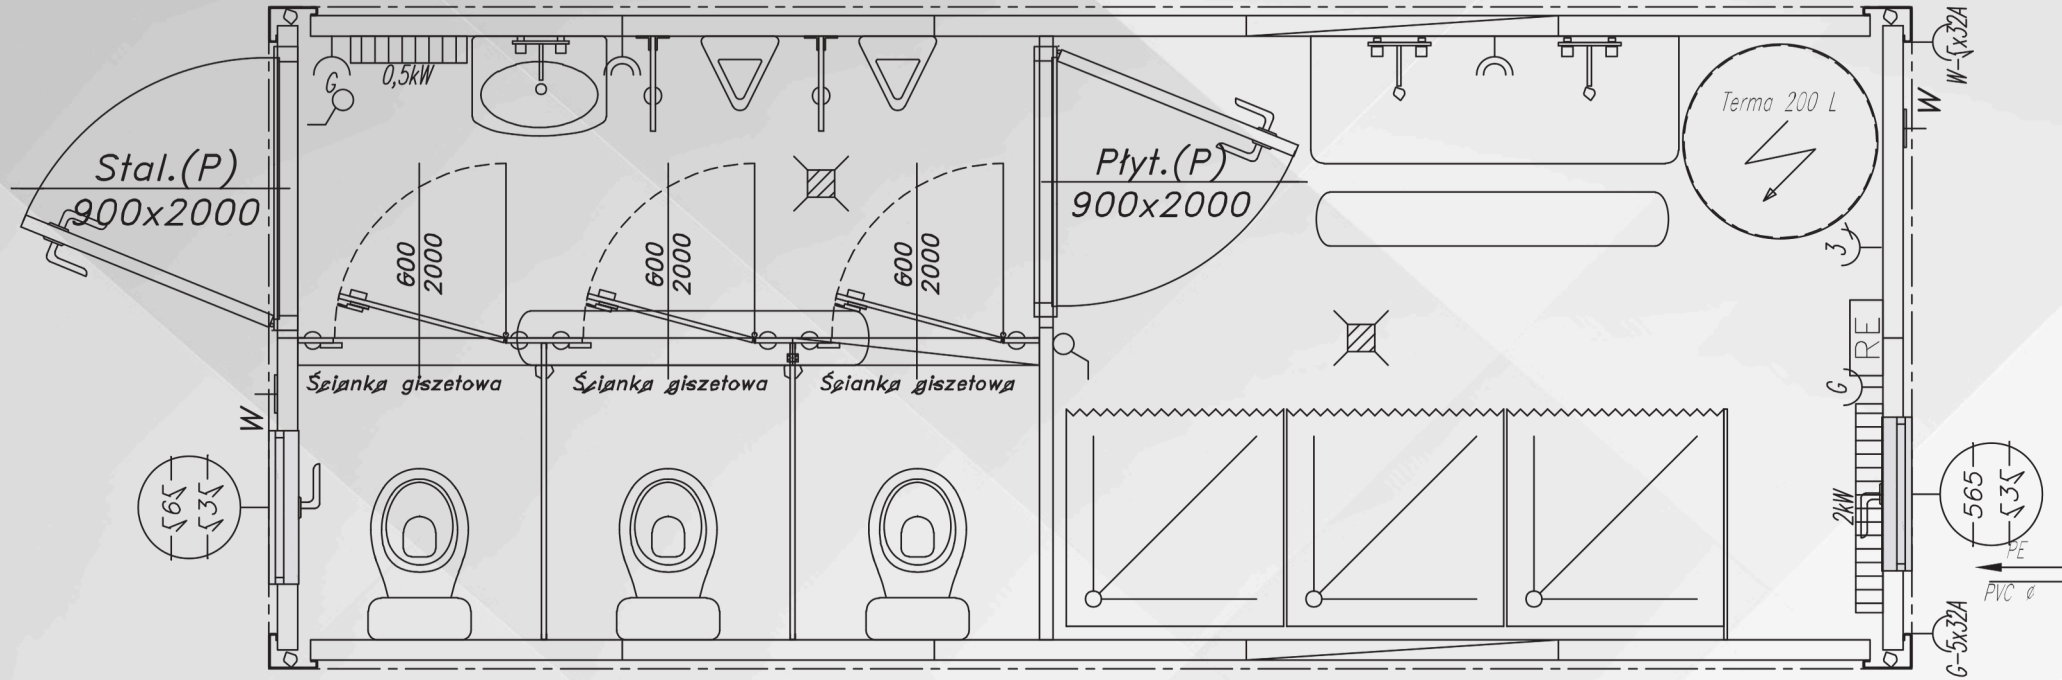

MS 20-28

KC CABINS SOLUTIONS LTD

MS 20-28

KC CABINS SOLUTIONS LTD

OPTIONS

BUY

HIRE PW

<input type="radio"/>	20FT X 8FT MW	£16,250.00	£135.00
<input type="radio"/>	20FT X 8FT PIR	£17,000.00	£140.00
<input type="radio"/>	20FT X 10FT MW	£23,250.00	£190.00
<input checked="" type="radio"/>	20FT X 10FT PIR	£ 24,750.00	£205.00