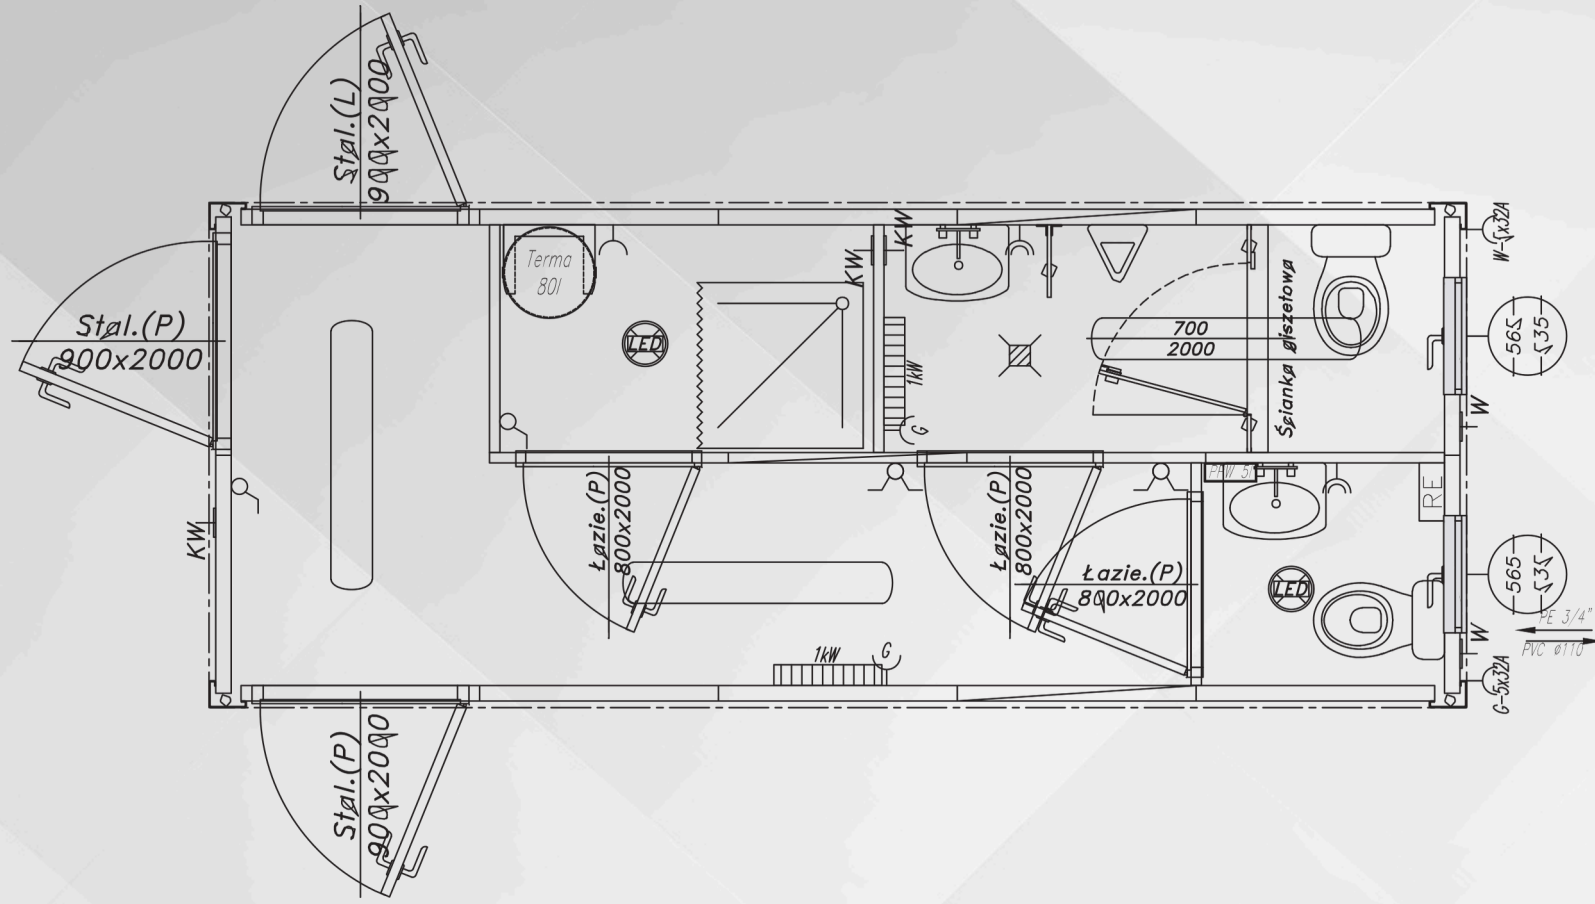

MS 20-MSK/P

KC CABINS SOLUTIONS LTD

MS 20-MSK/P

KC CABINS SOLUTIONS LTD

OPTIONS

BUY

HIRE PW

<input type="radio"/>	20FT X 8FT MW	£15,500.00	£127.50
<input type="radio"/>	20FT X 8FT PIR	£16,500.00	£135.00
<input type="radio"/>	20FT X 10FT MW	£18,750.00	£155.00
<input type="radio"/>	20FT X 10FT PIR	£ 19,750.00	£165.00