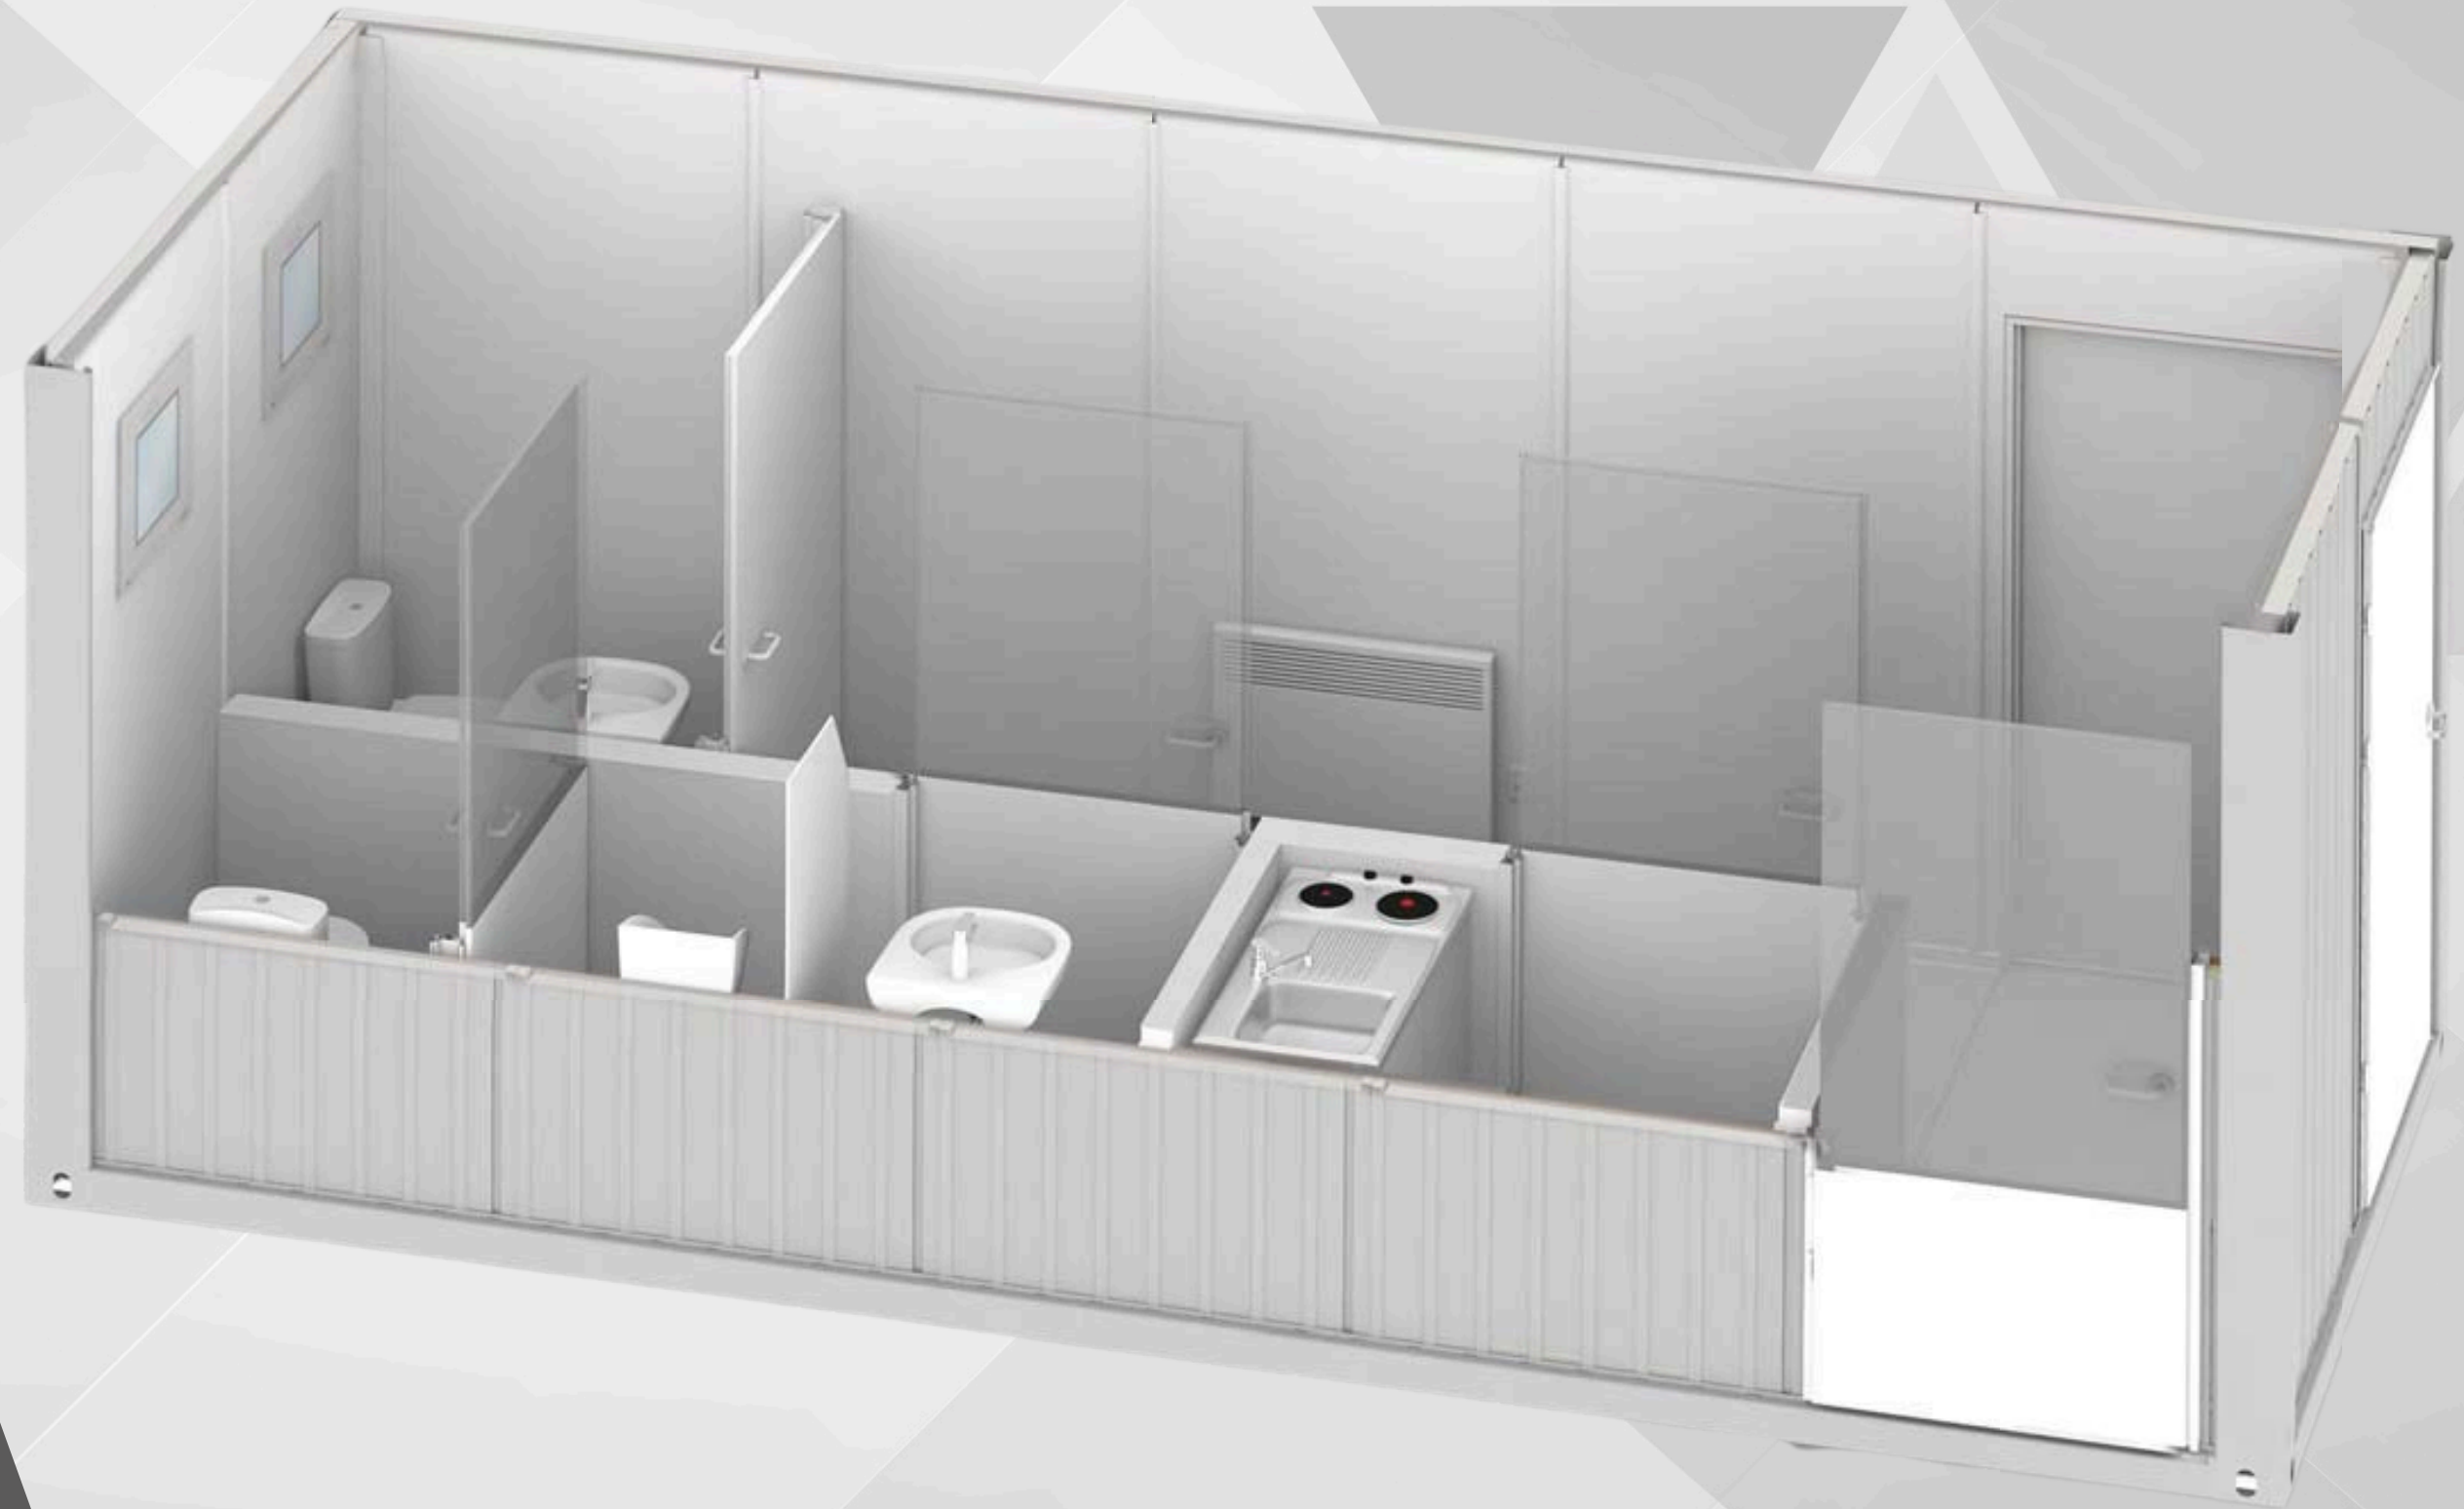

MS 20-MSK/Z

KC CABINS SOLUTIONS LTD