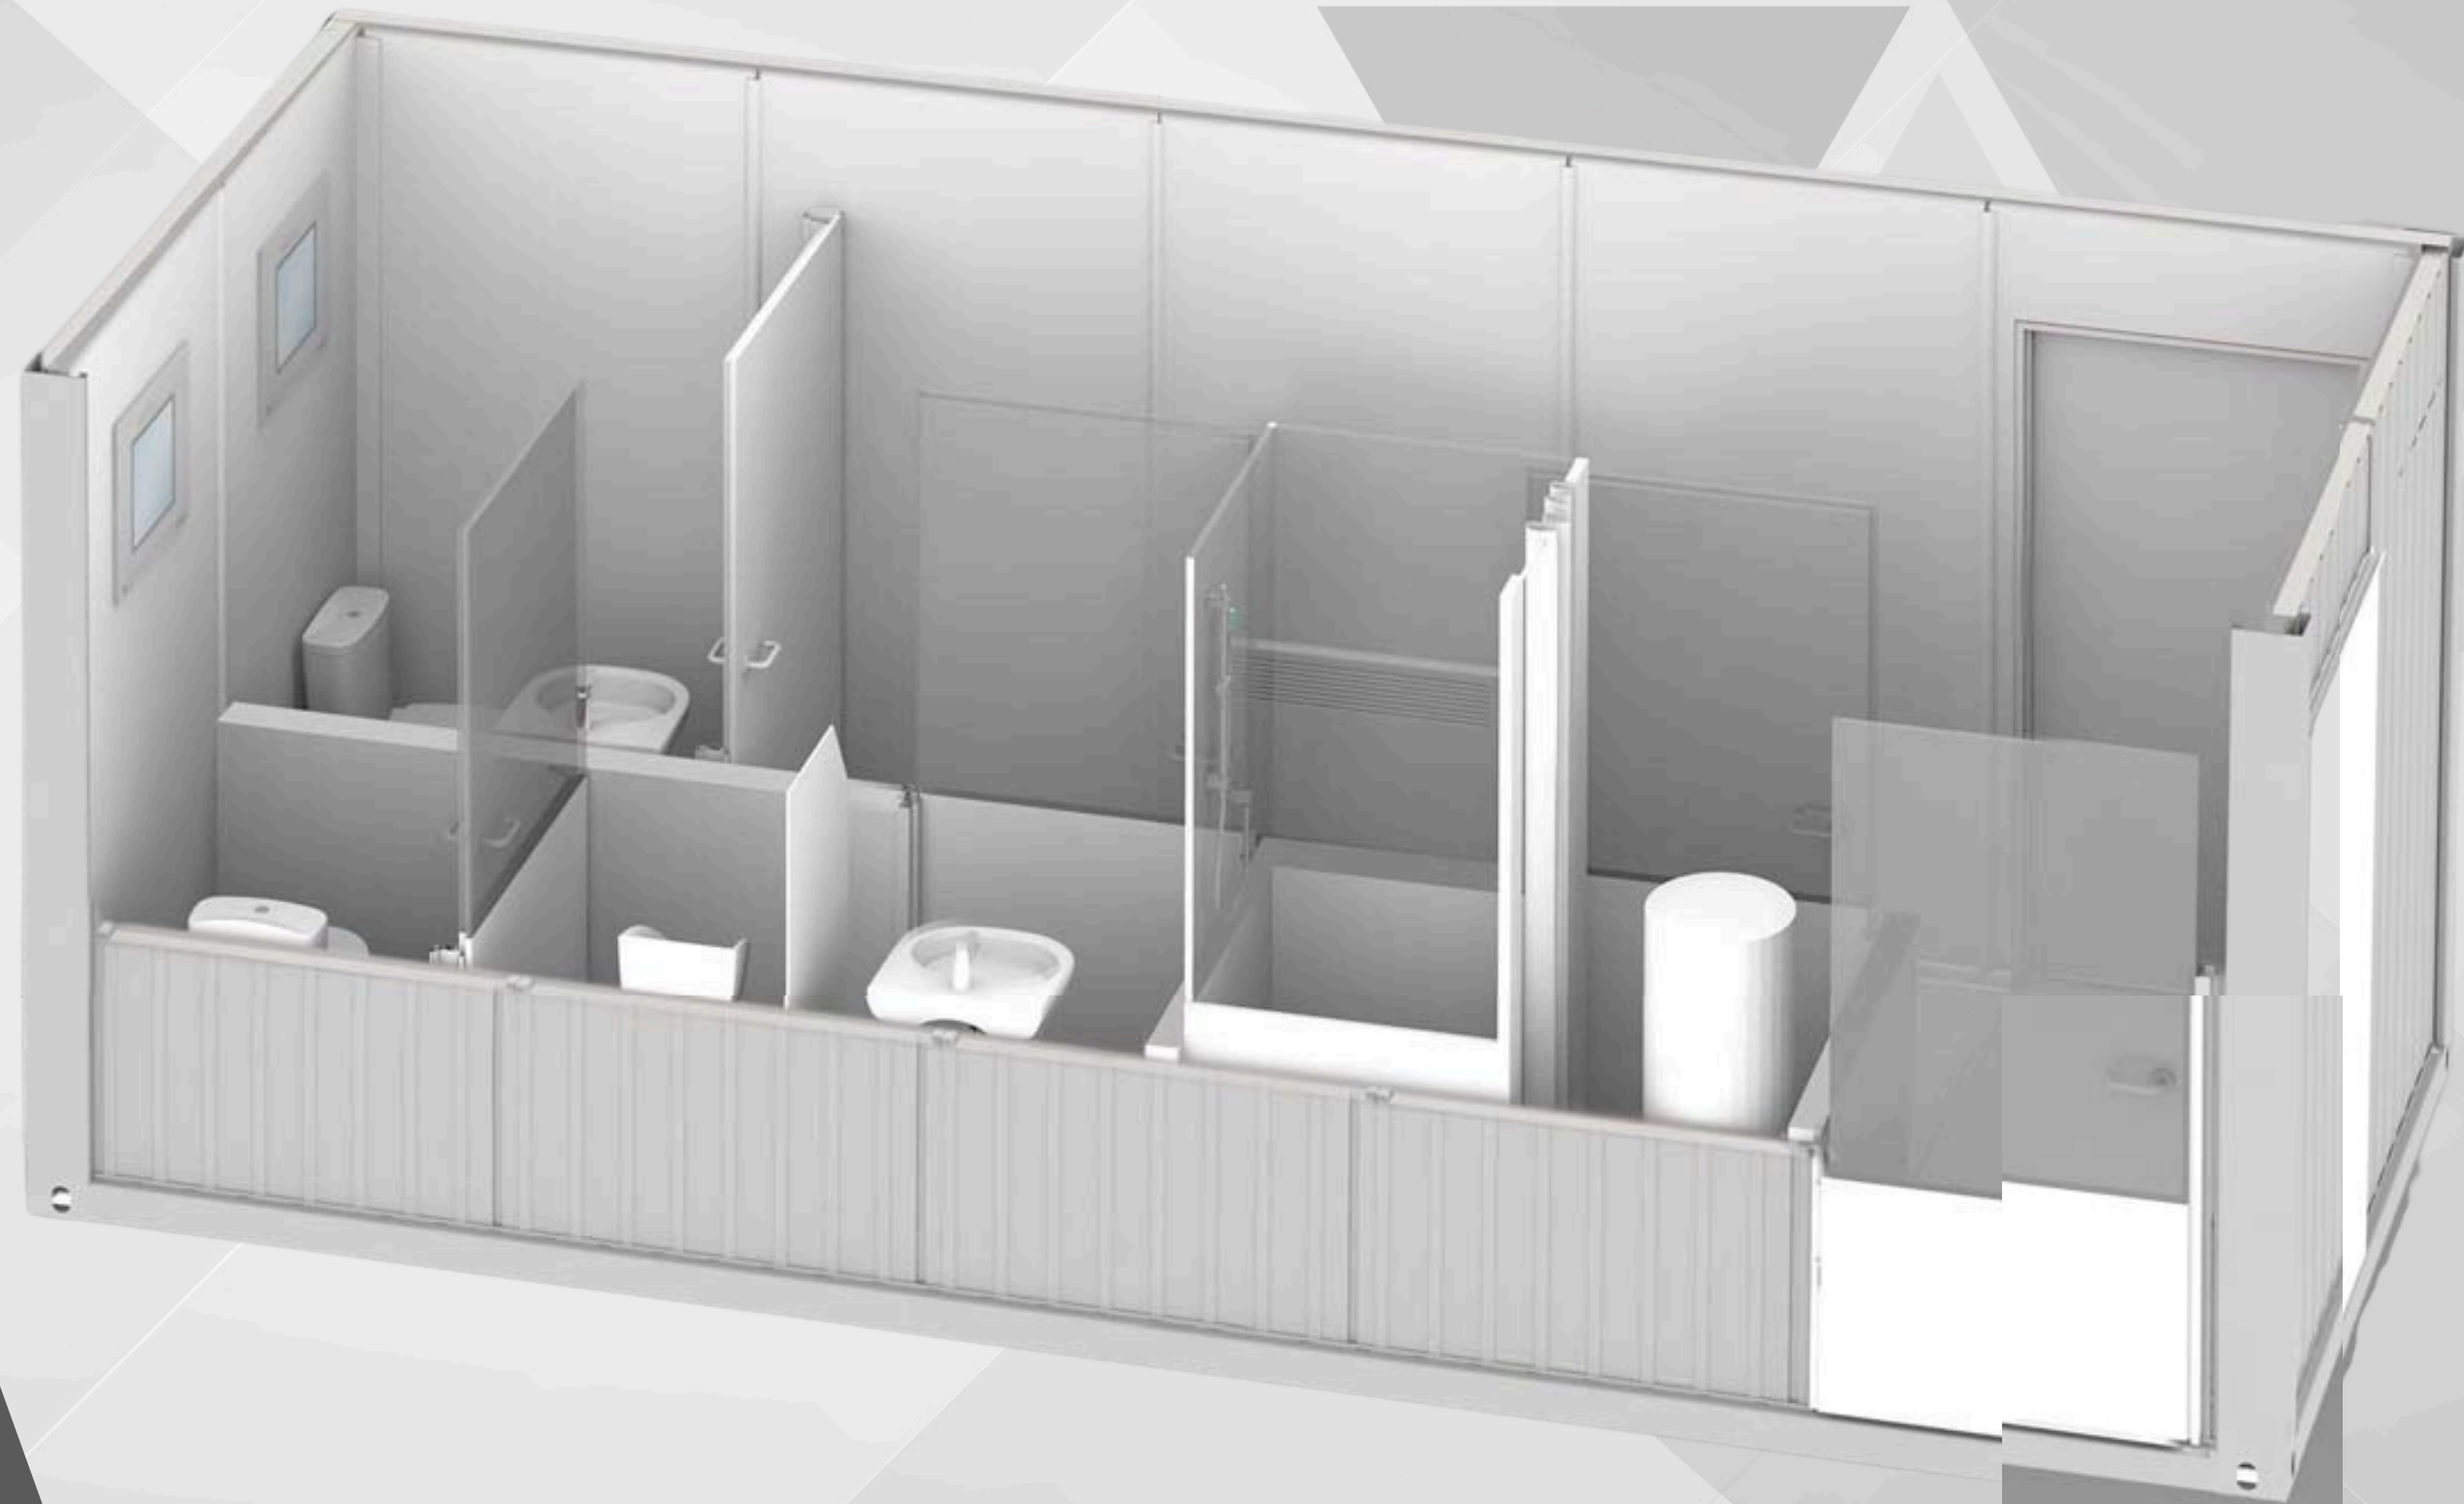

MS 20-MSK/P

KC CABINS SOLUTIONS LTD