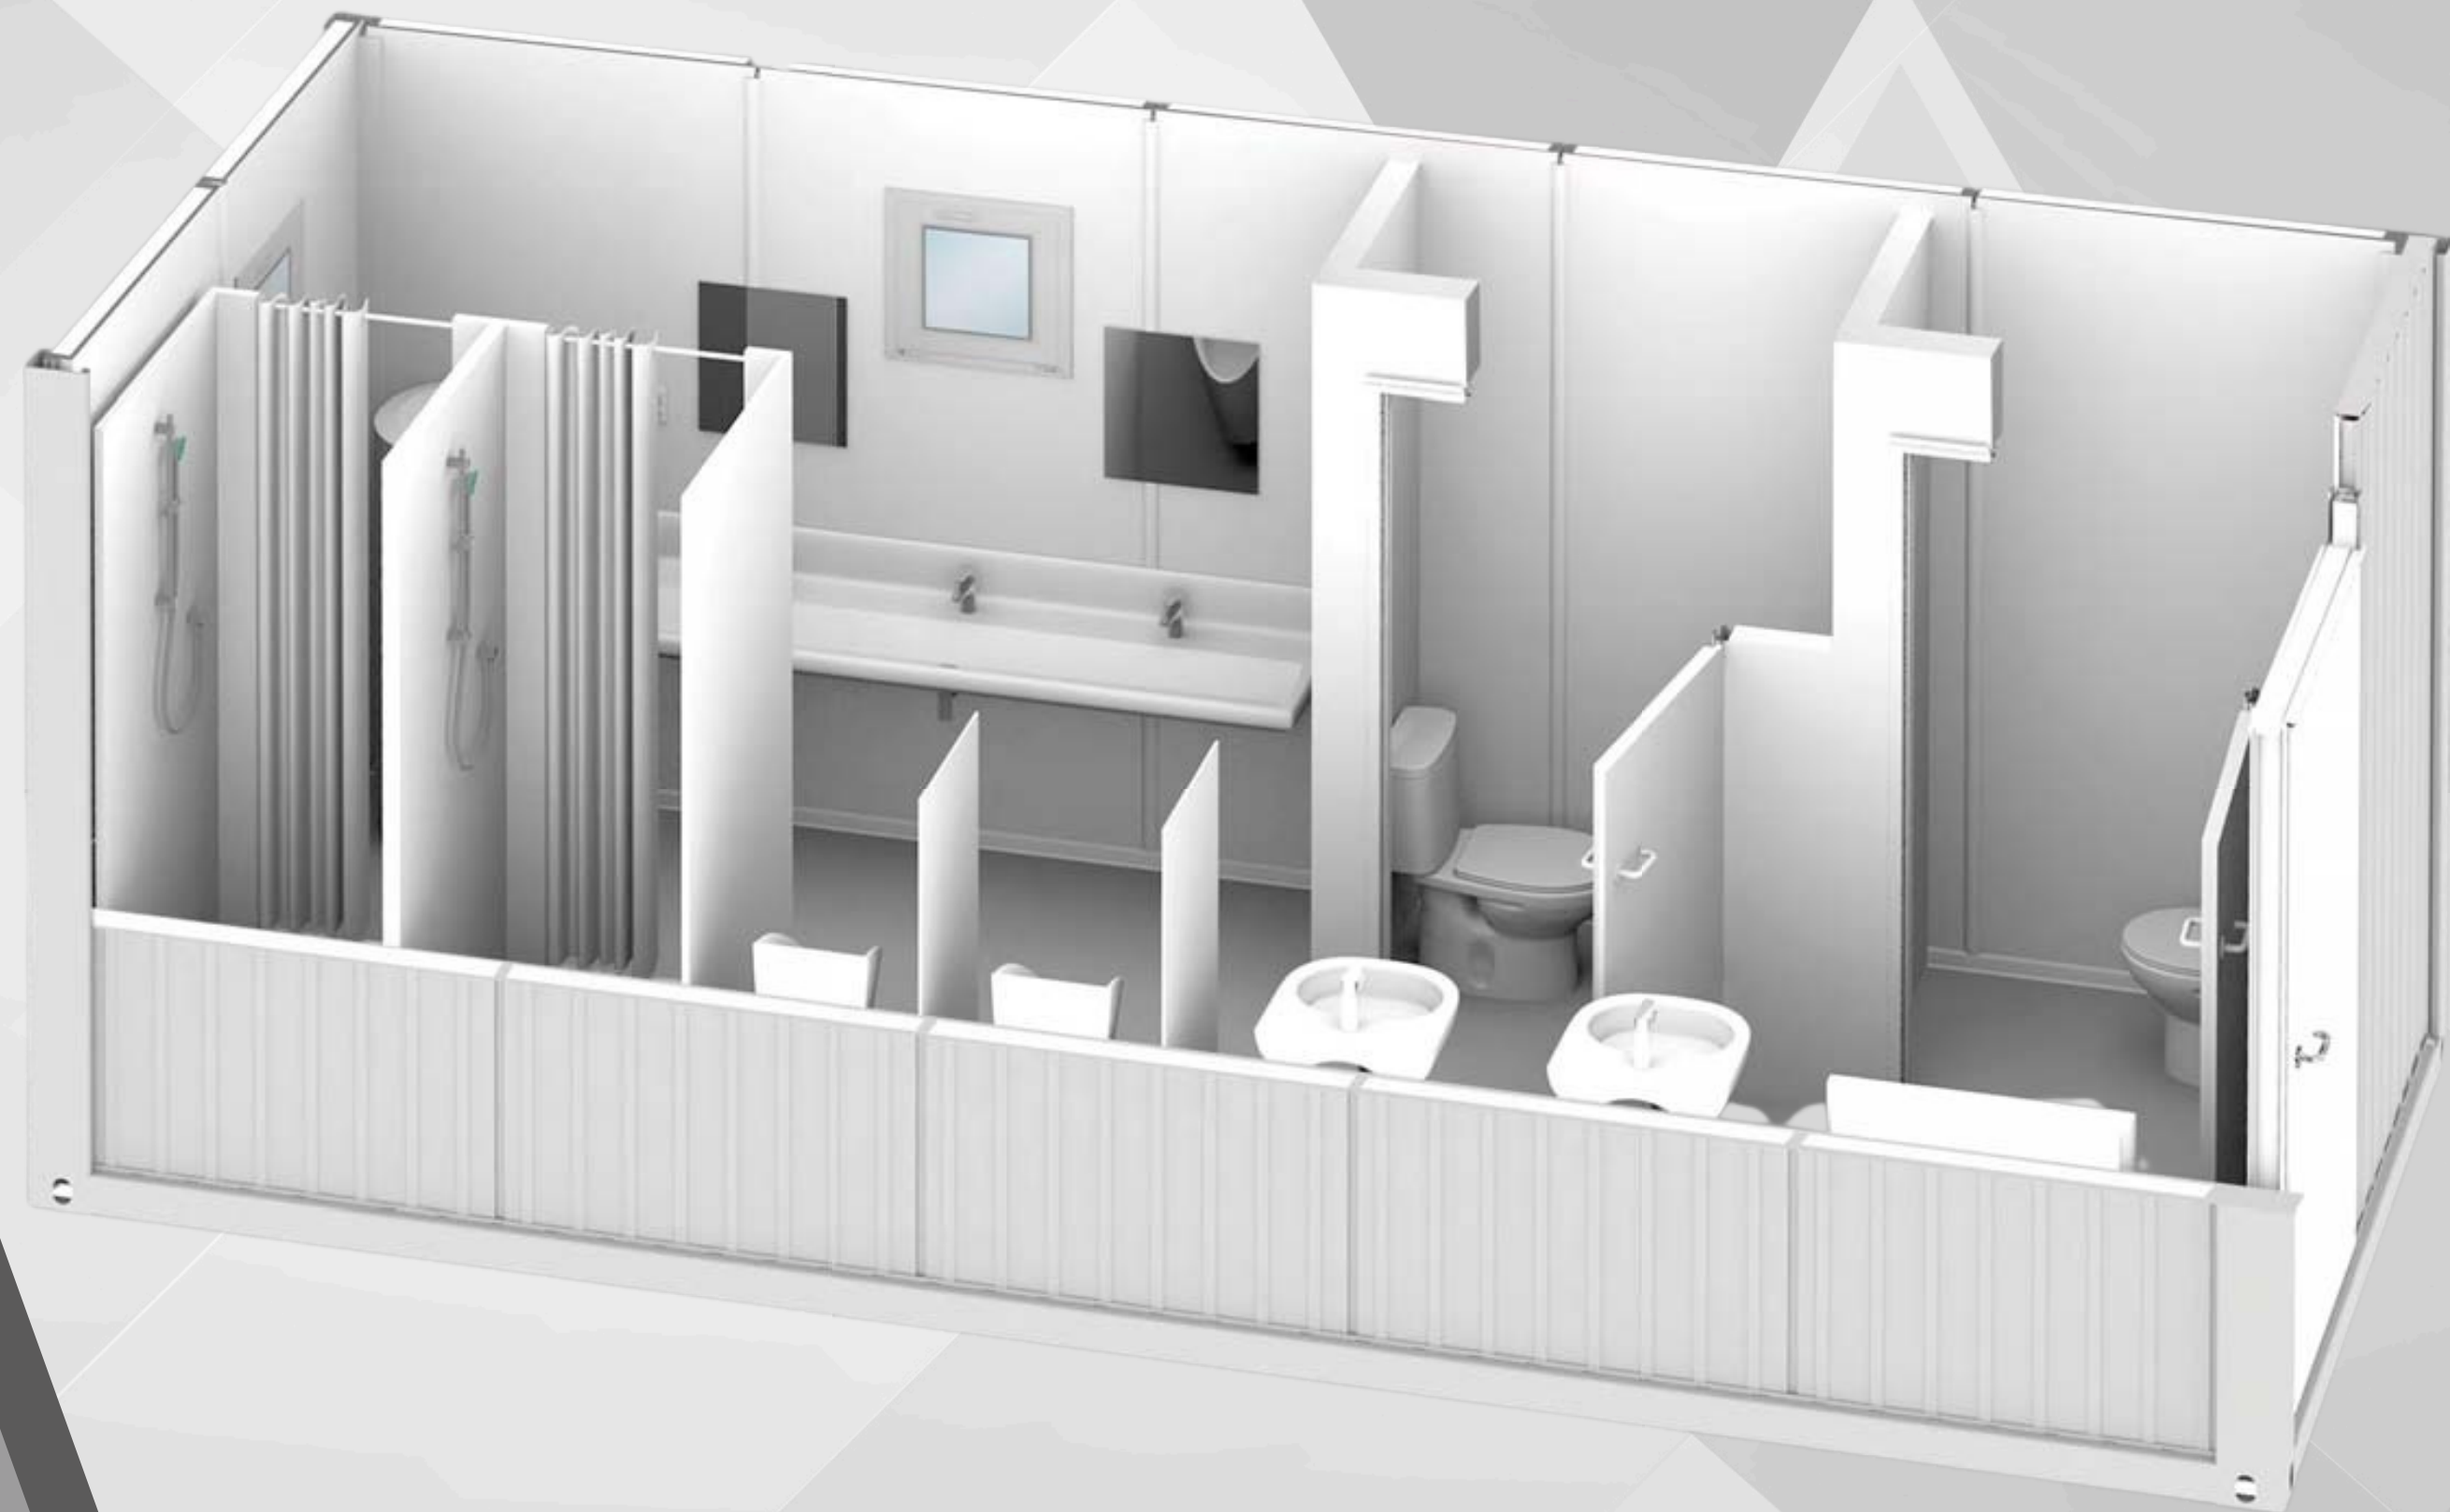

MS 20

KC CABINS SOLUTIONS LTD