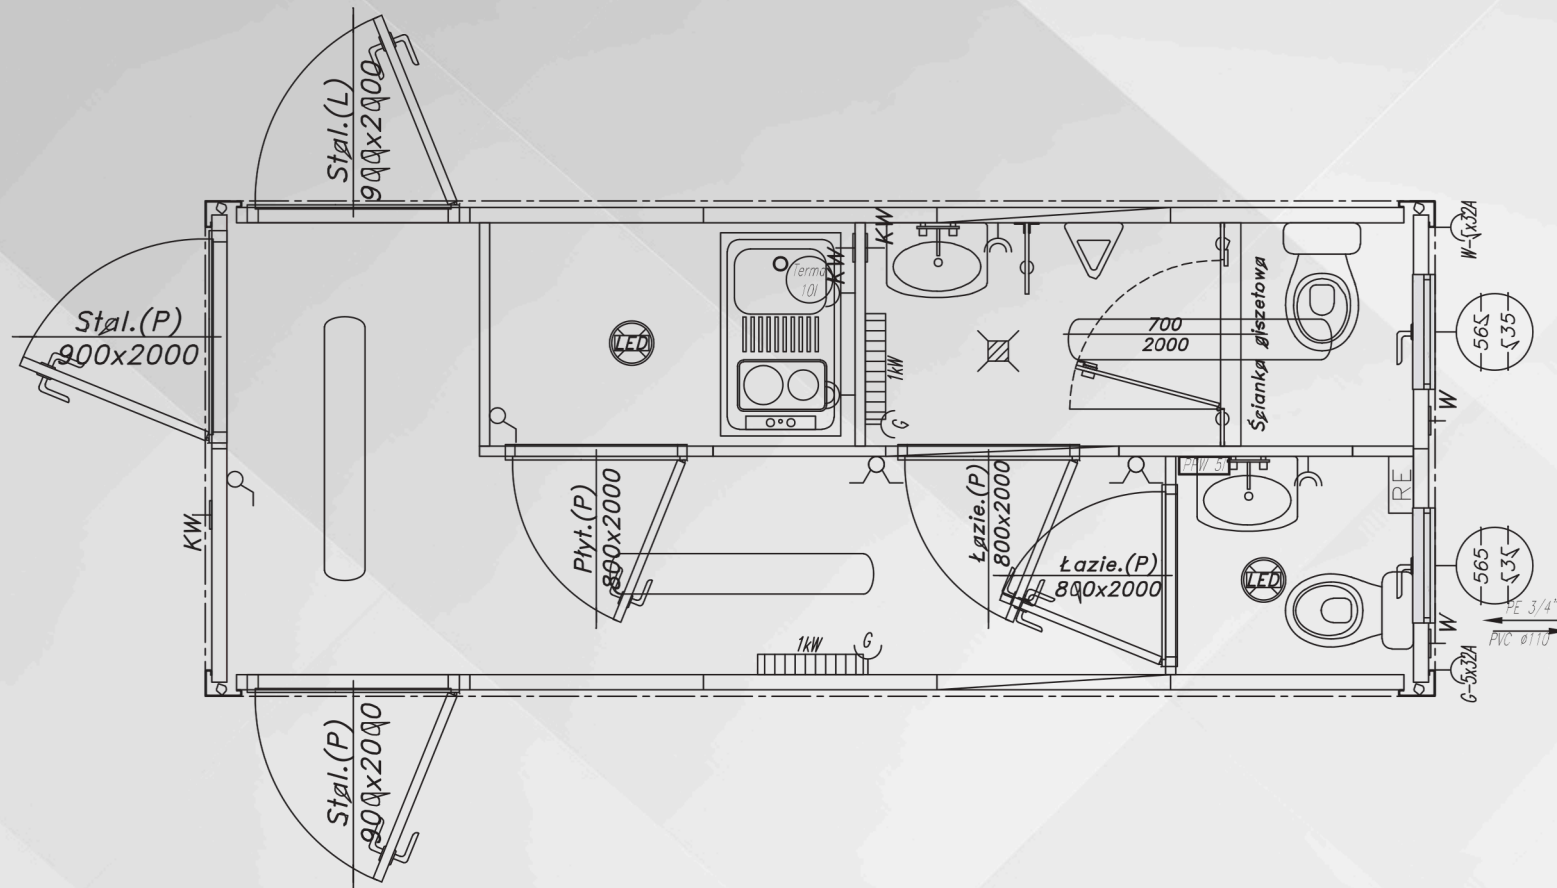

MS 20-MSK/Z

KC CABINS SOLUTIONS LTD

MS 20-MSK/Z

KC CABINS SOLUTIONS LTD

OPTIONS

BUY

HIRE PW

<input type="radio"/>	20FT X 8FT MW	£15,500.00	£127.50
<input type="radio"/>	20FT X 8FT PIR	£16,500.00	£135.00
<input type="radio"/>	20FT X 10FT MW	£18,750.00	£155.00
<input type="radio"/>	20FT X 10FT PIR	£ 19,750.00	£165.00