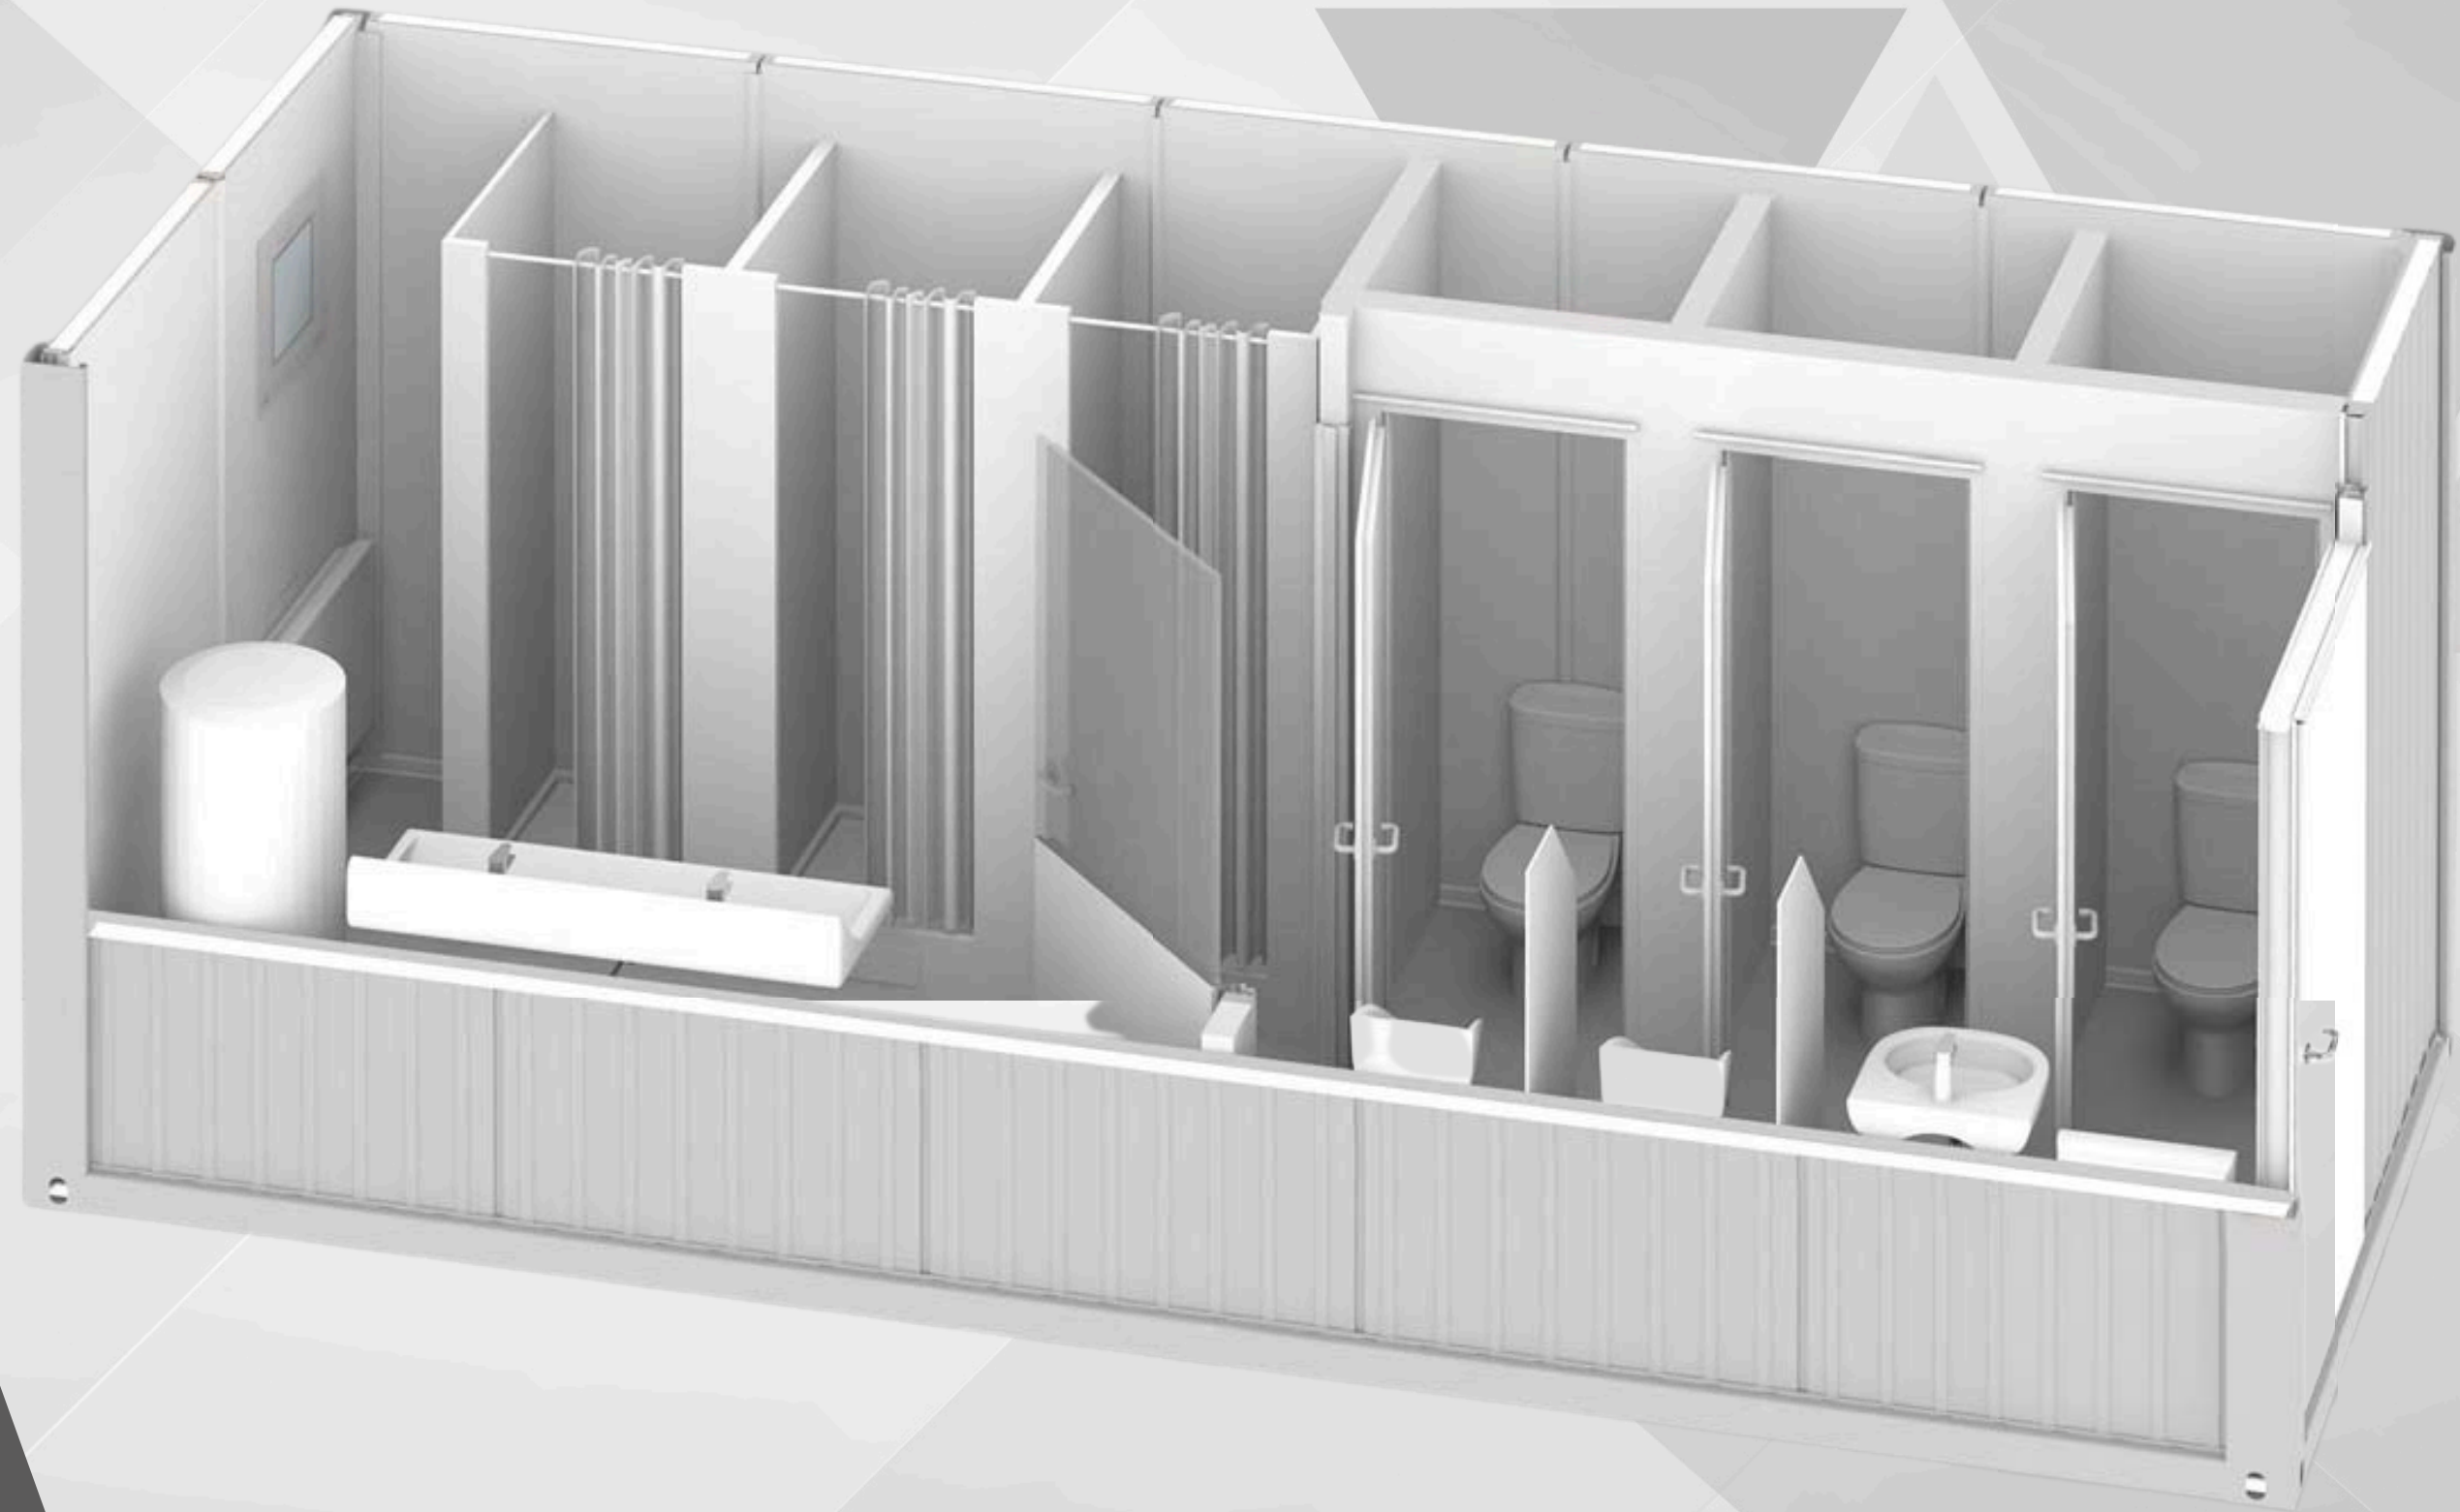

MS 20-28

KC CABINS SOLUTIONS LTD