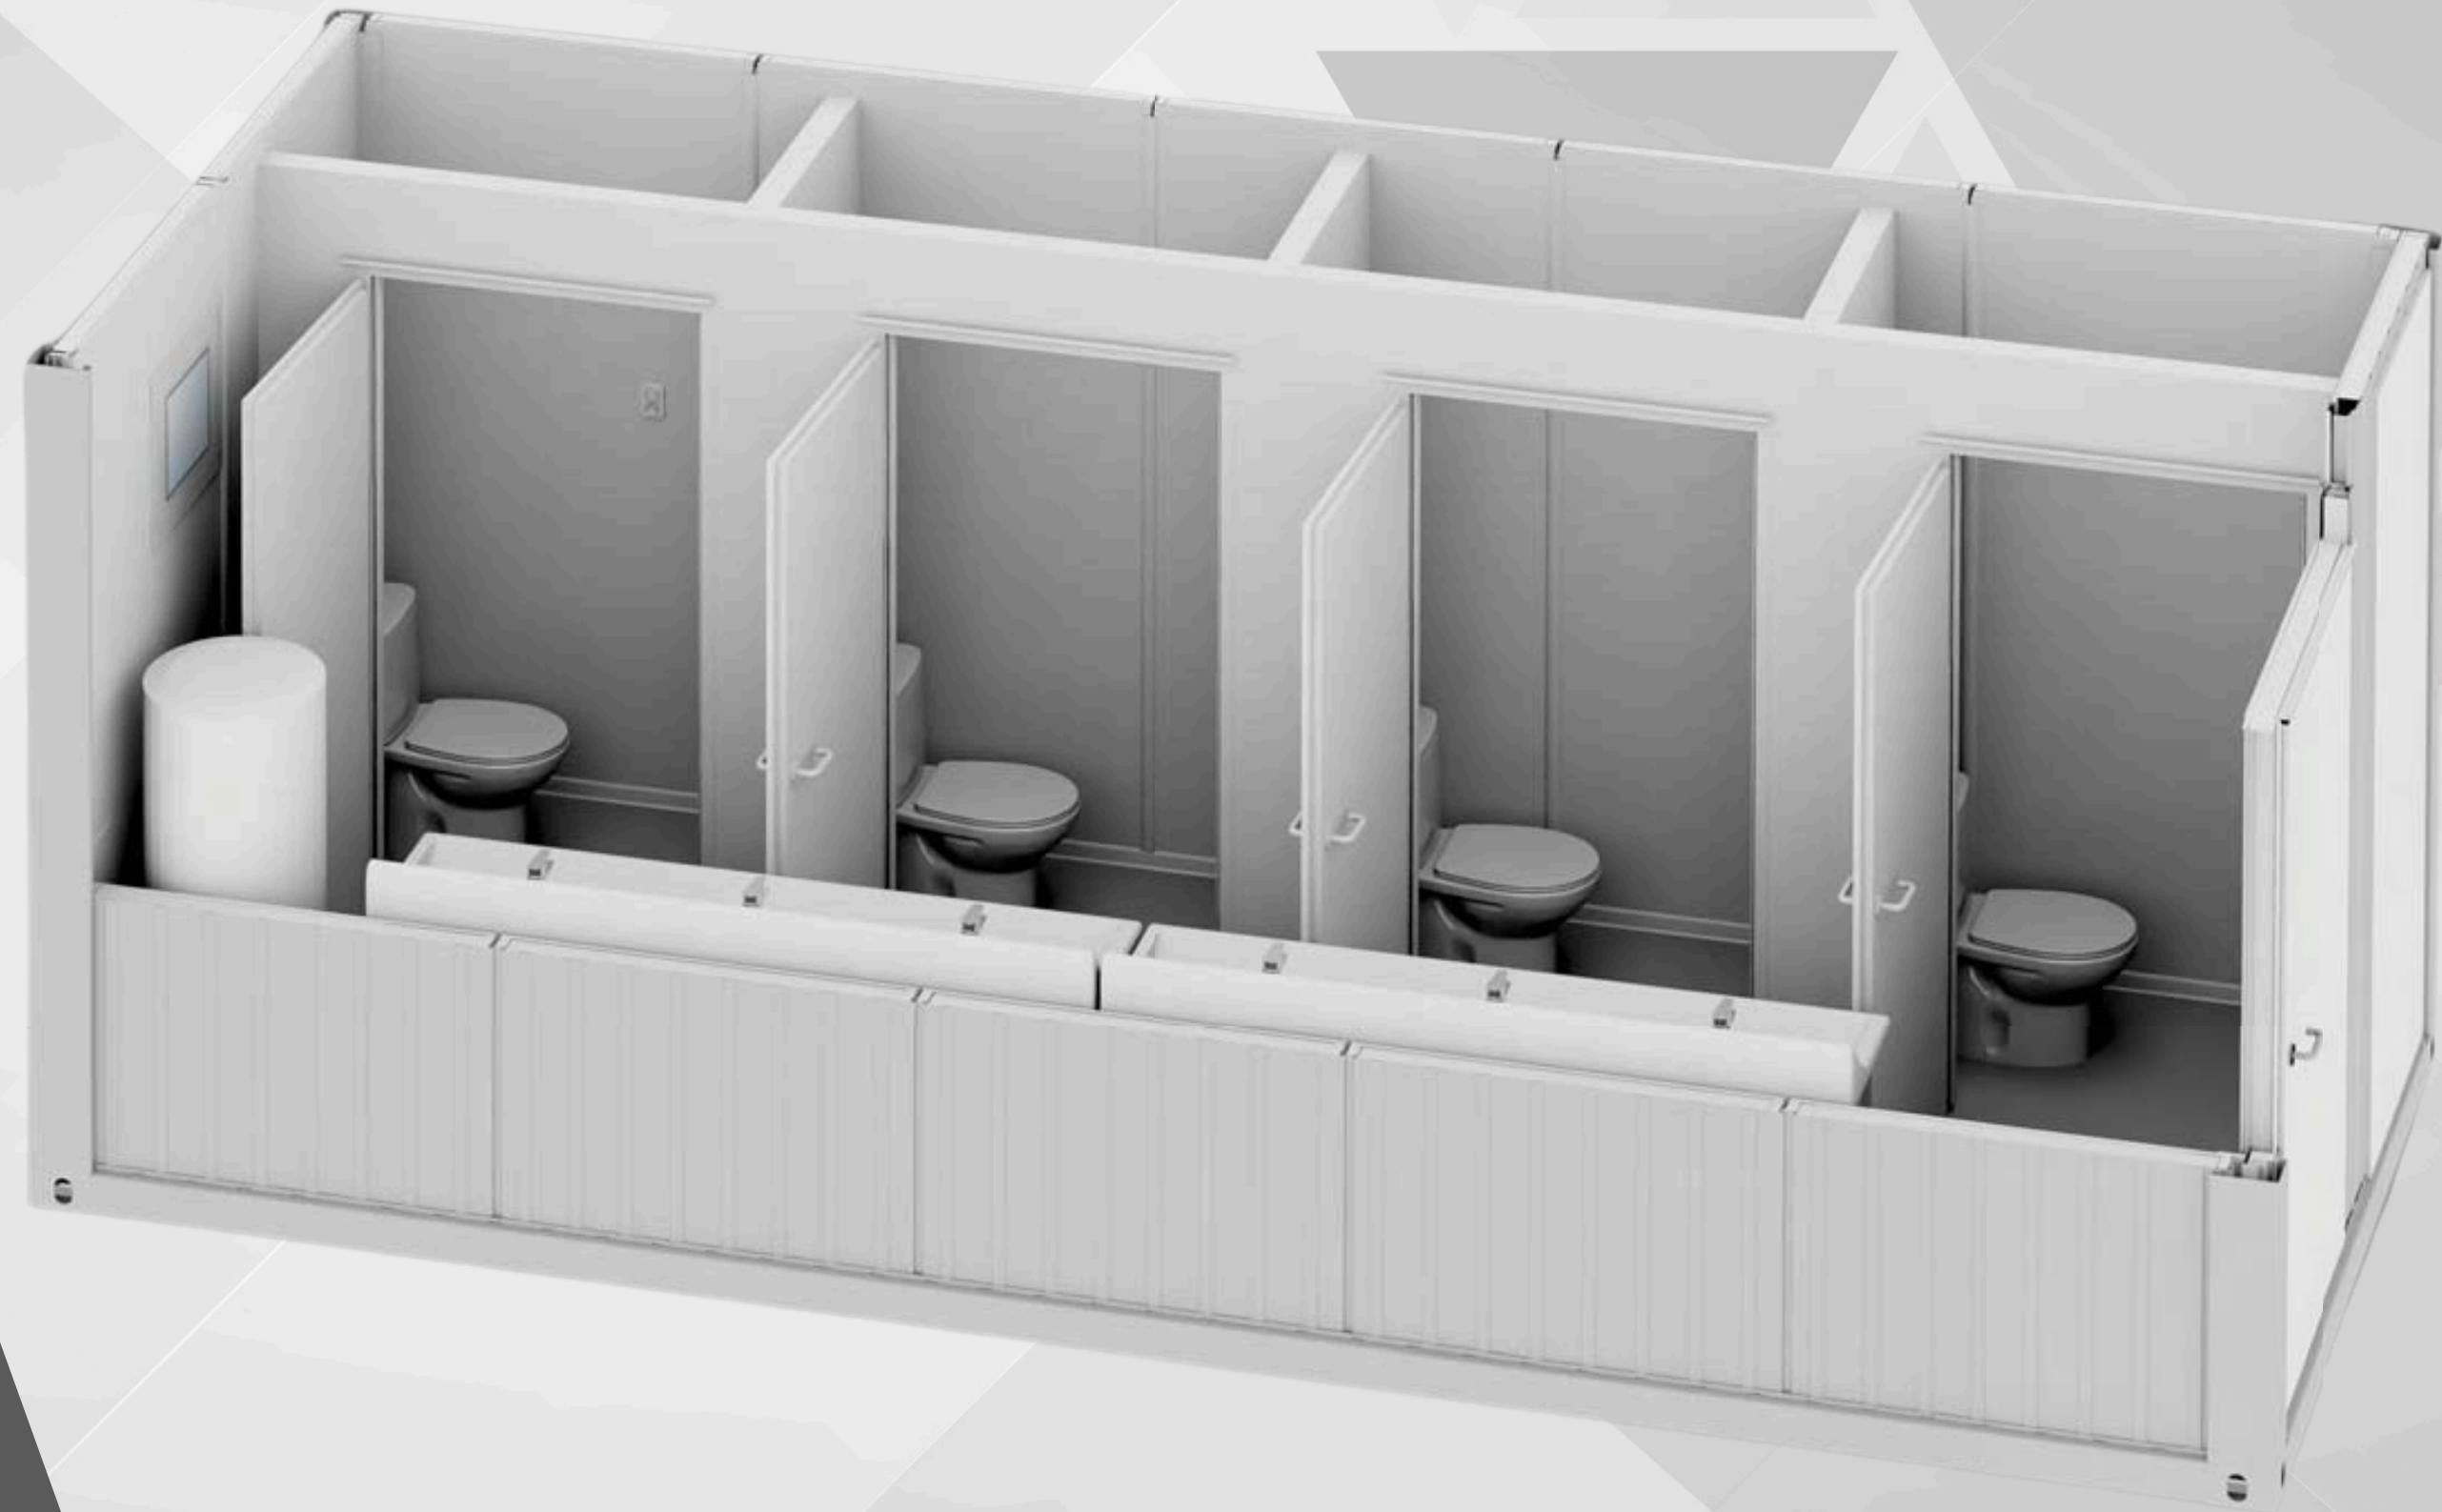

MS 20-03

KC CABINS SOLUTIONS LTD