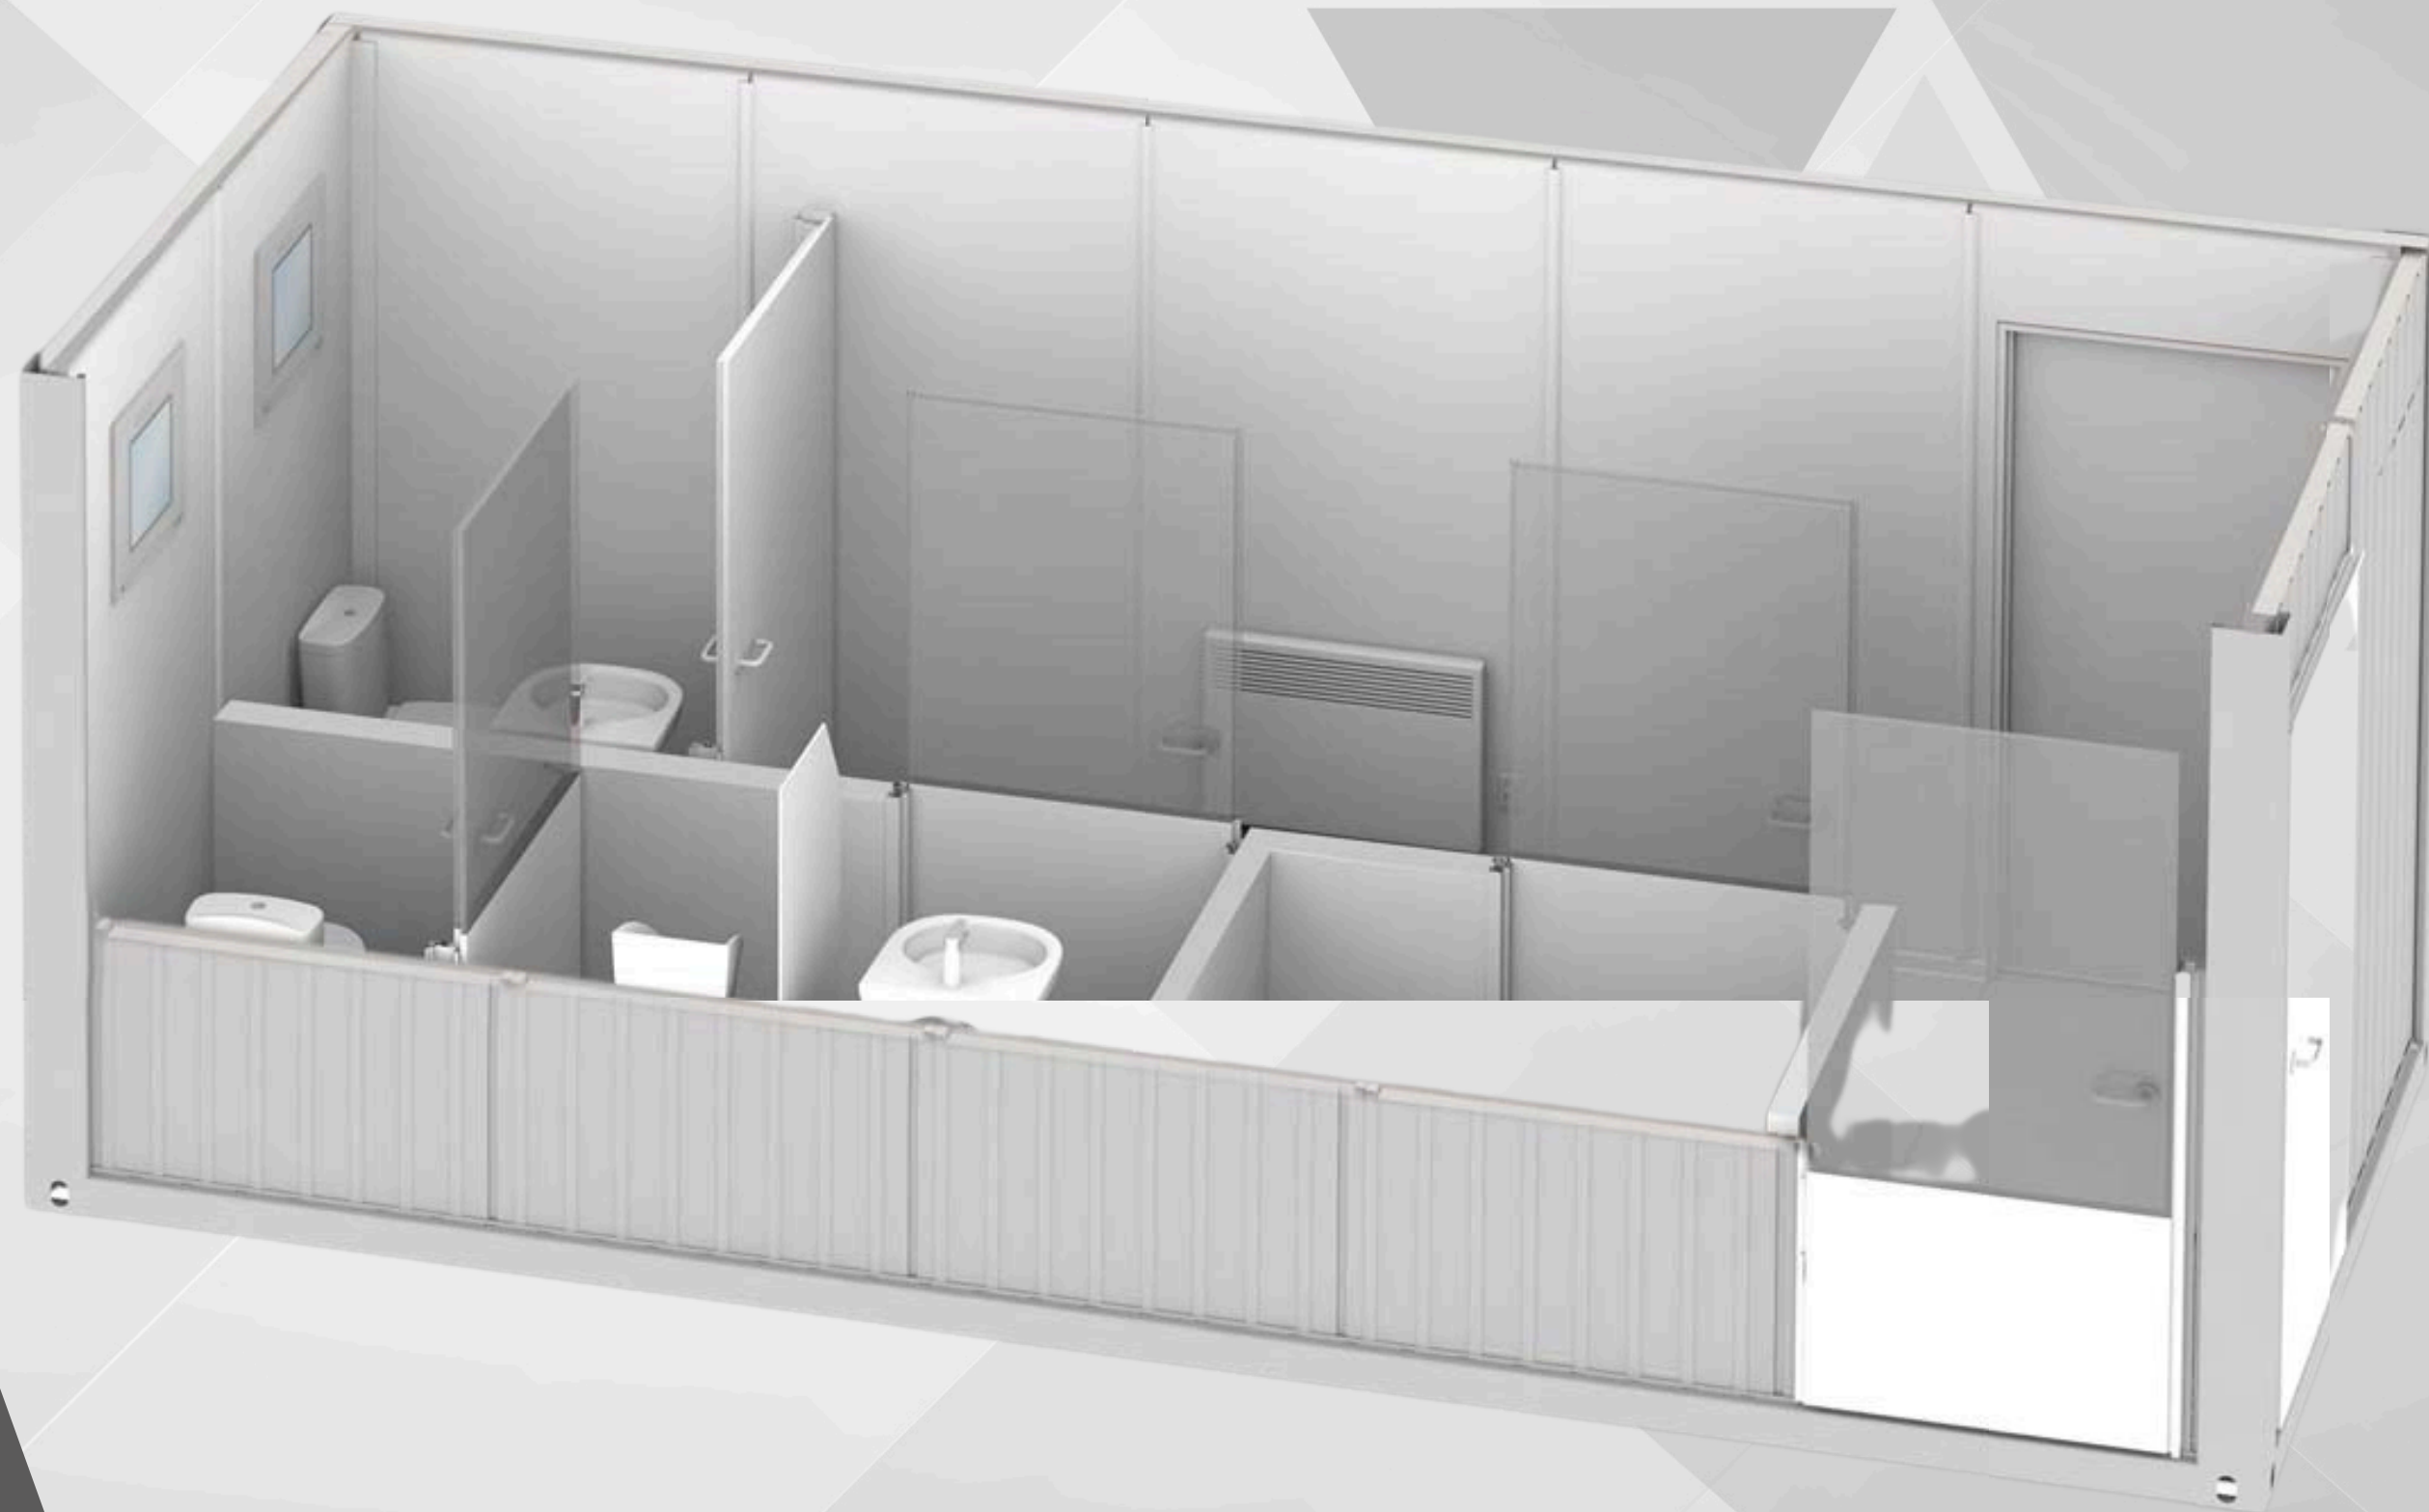

MS 20-MSK

KC CABINS SOLUTIONS LTD