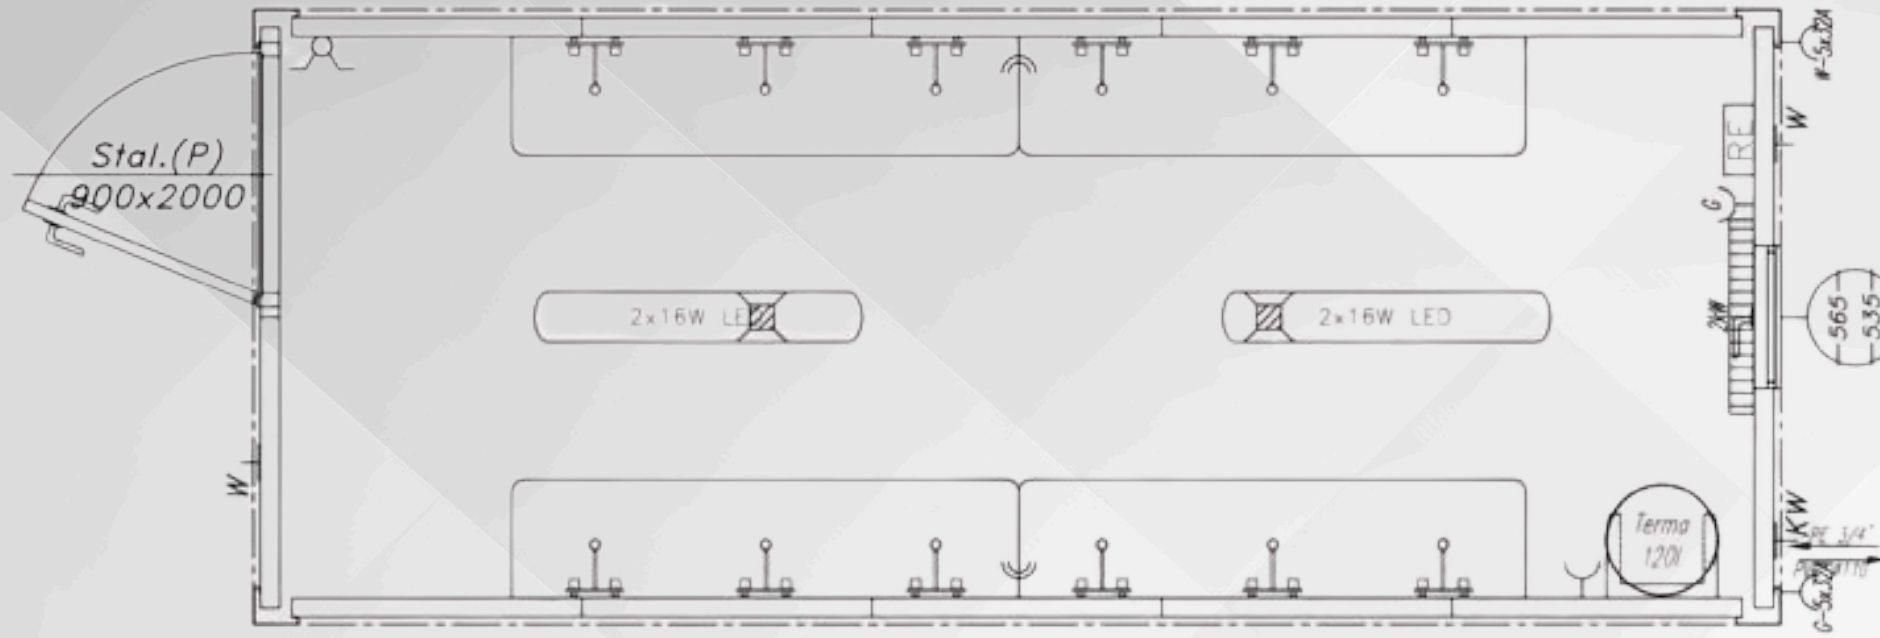

MS 20-MU

KC CABINS SOLUTIONS LTD

MS 20-MU

KC CABINS SOLUTIONS LTD

OPTIONS

BUY

HIRE PW

Options	BUY	HIRE PW
<input type="radio"/> 20FT X 8FT MW	£13,000.00	£105.00
<input type="radio"/> 20FT X 8FT PIR	£14,000.00	£115.00
<input type="radio"/> 20FT X 10FT MW	£16,750.00	£135.00
<input checked="" type="radio"/> 20FT X 10FT PIR	£ 17,750.00	£145.00