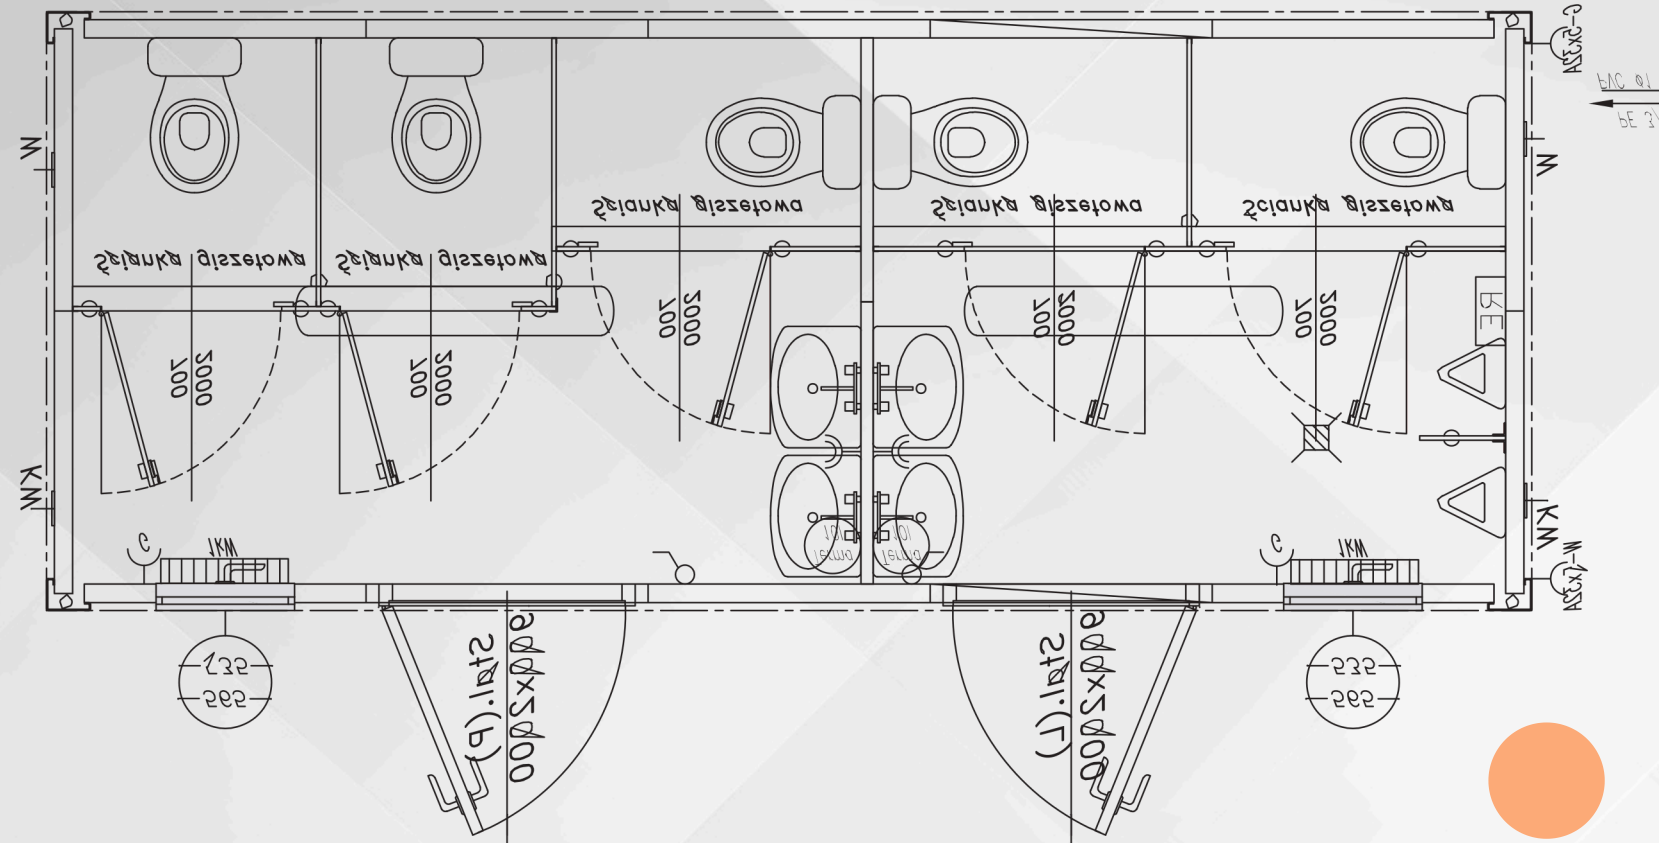

MS 20-23

KC CABINS SOLUTIONS LTD

MS 20-23

KC CABINS SOLUTIONS LTD

OPTIONS

BUY

HIRE PW

<input type="radio"/>	20FT X 8FT MW	£15,000.00	£125.00
<input type="radio"/>	20FT X 8FT PIR	£15,750.00	£130.00
<input type="radio"/>	20FT X 10FT MW	£20,250.00	£165.00
<input checked="" type="radio"/>	20FT X 10FT PIR	£ 21,000.00	£170.00