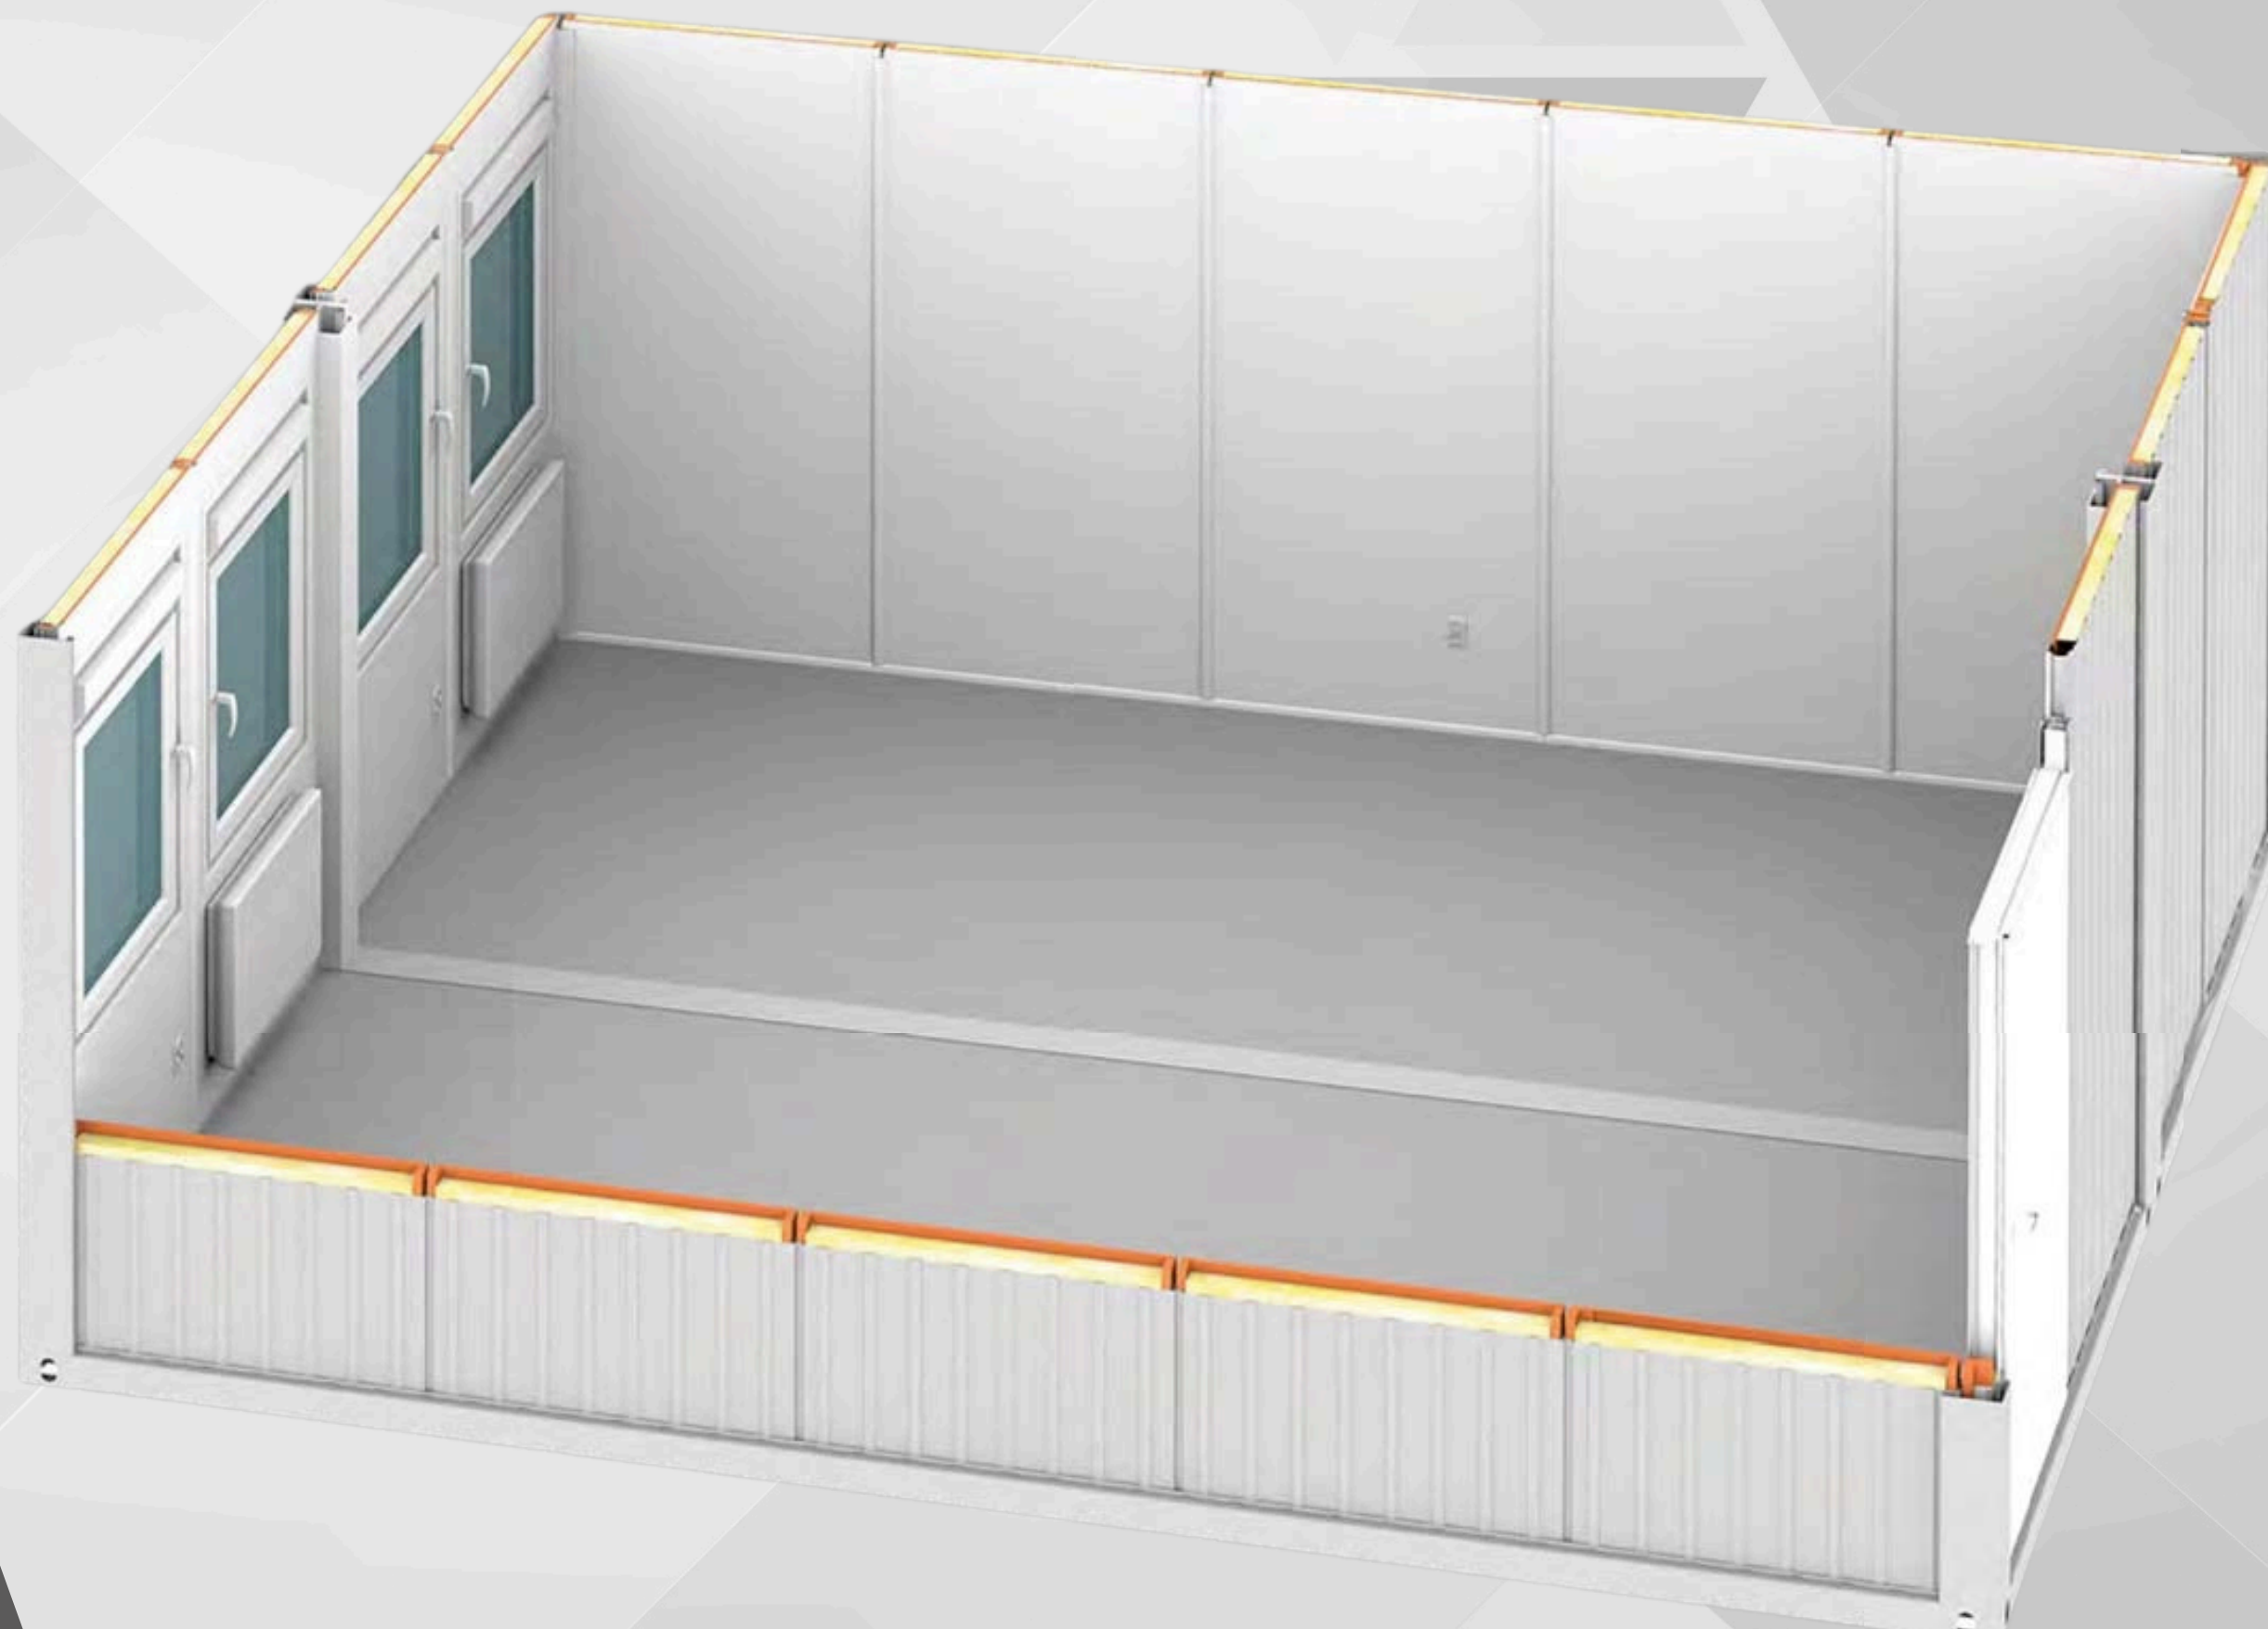

MB 20-DUO

KC CABINS SOLUTIONS LTD