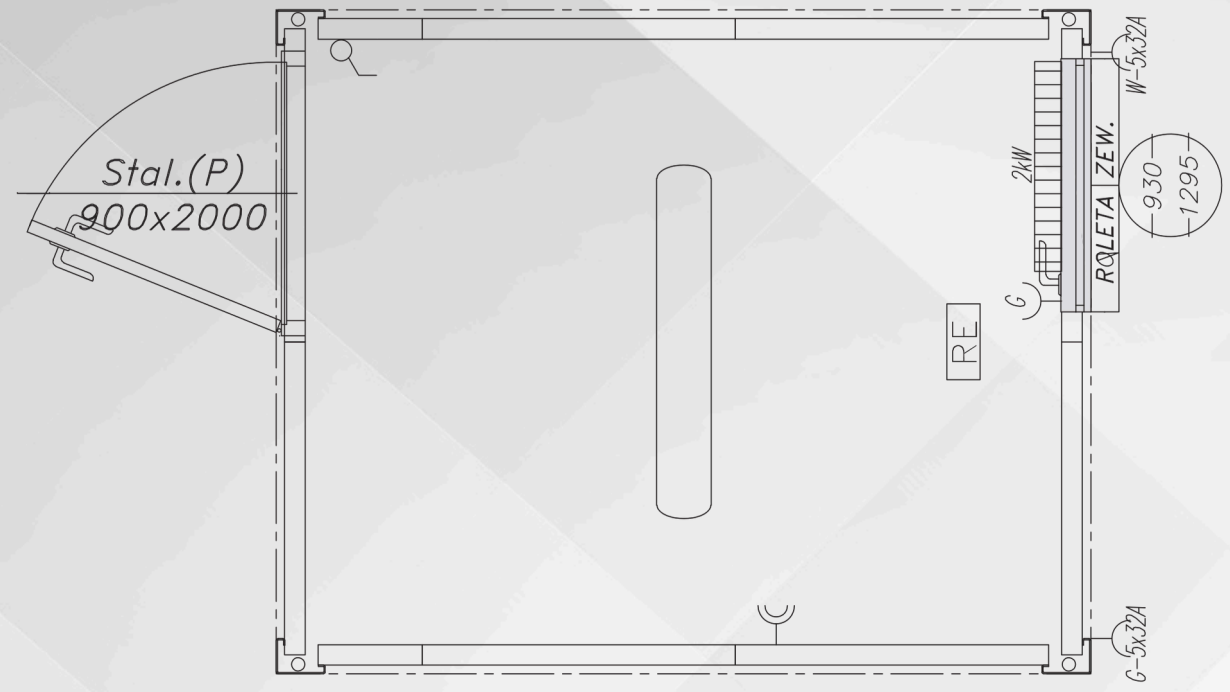

OPTIONS

BUY

HIRE PW

OPTIONS	BUY	HIRE PW
☒ 10FT X 8FT MW	£ 6,250.00	£ 50.00
☒ 10FT X 8FT PIR	£7,250.00	£ 60.00
☐		
☐