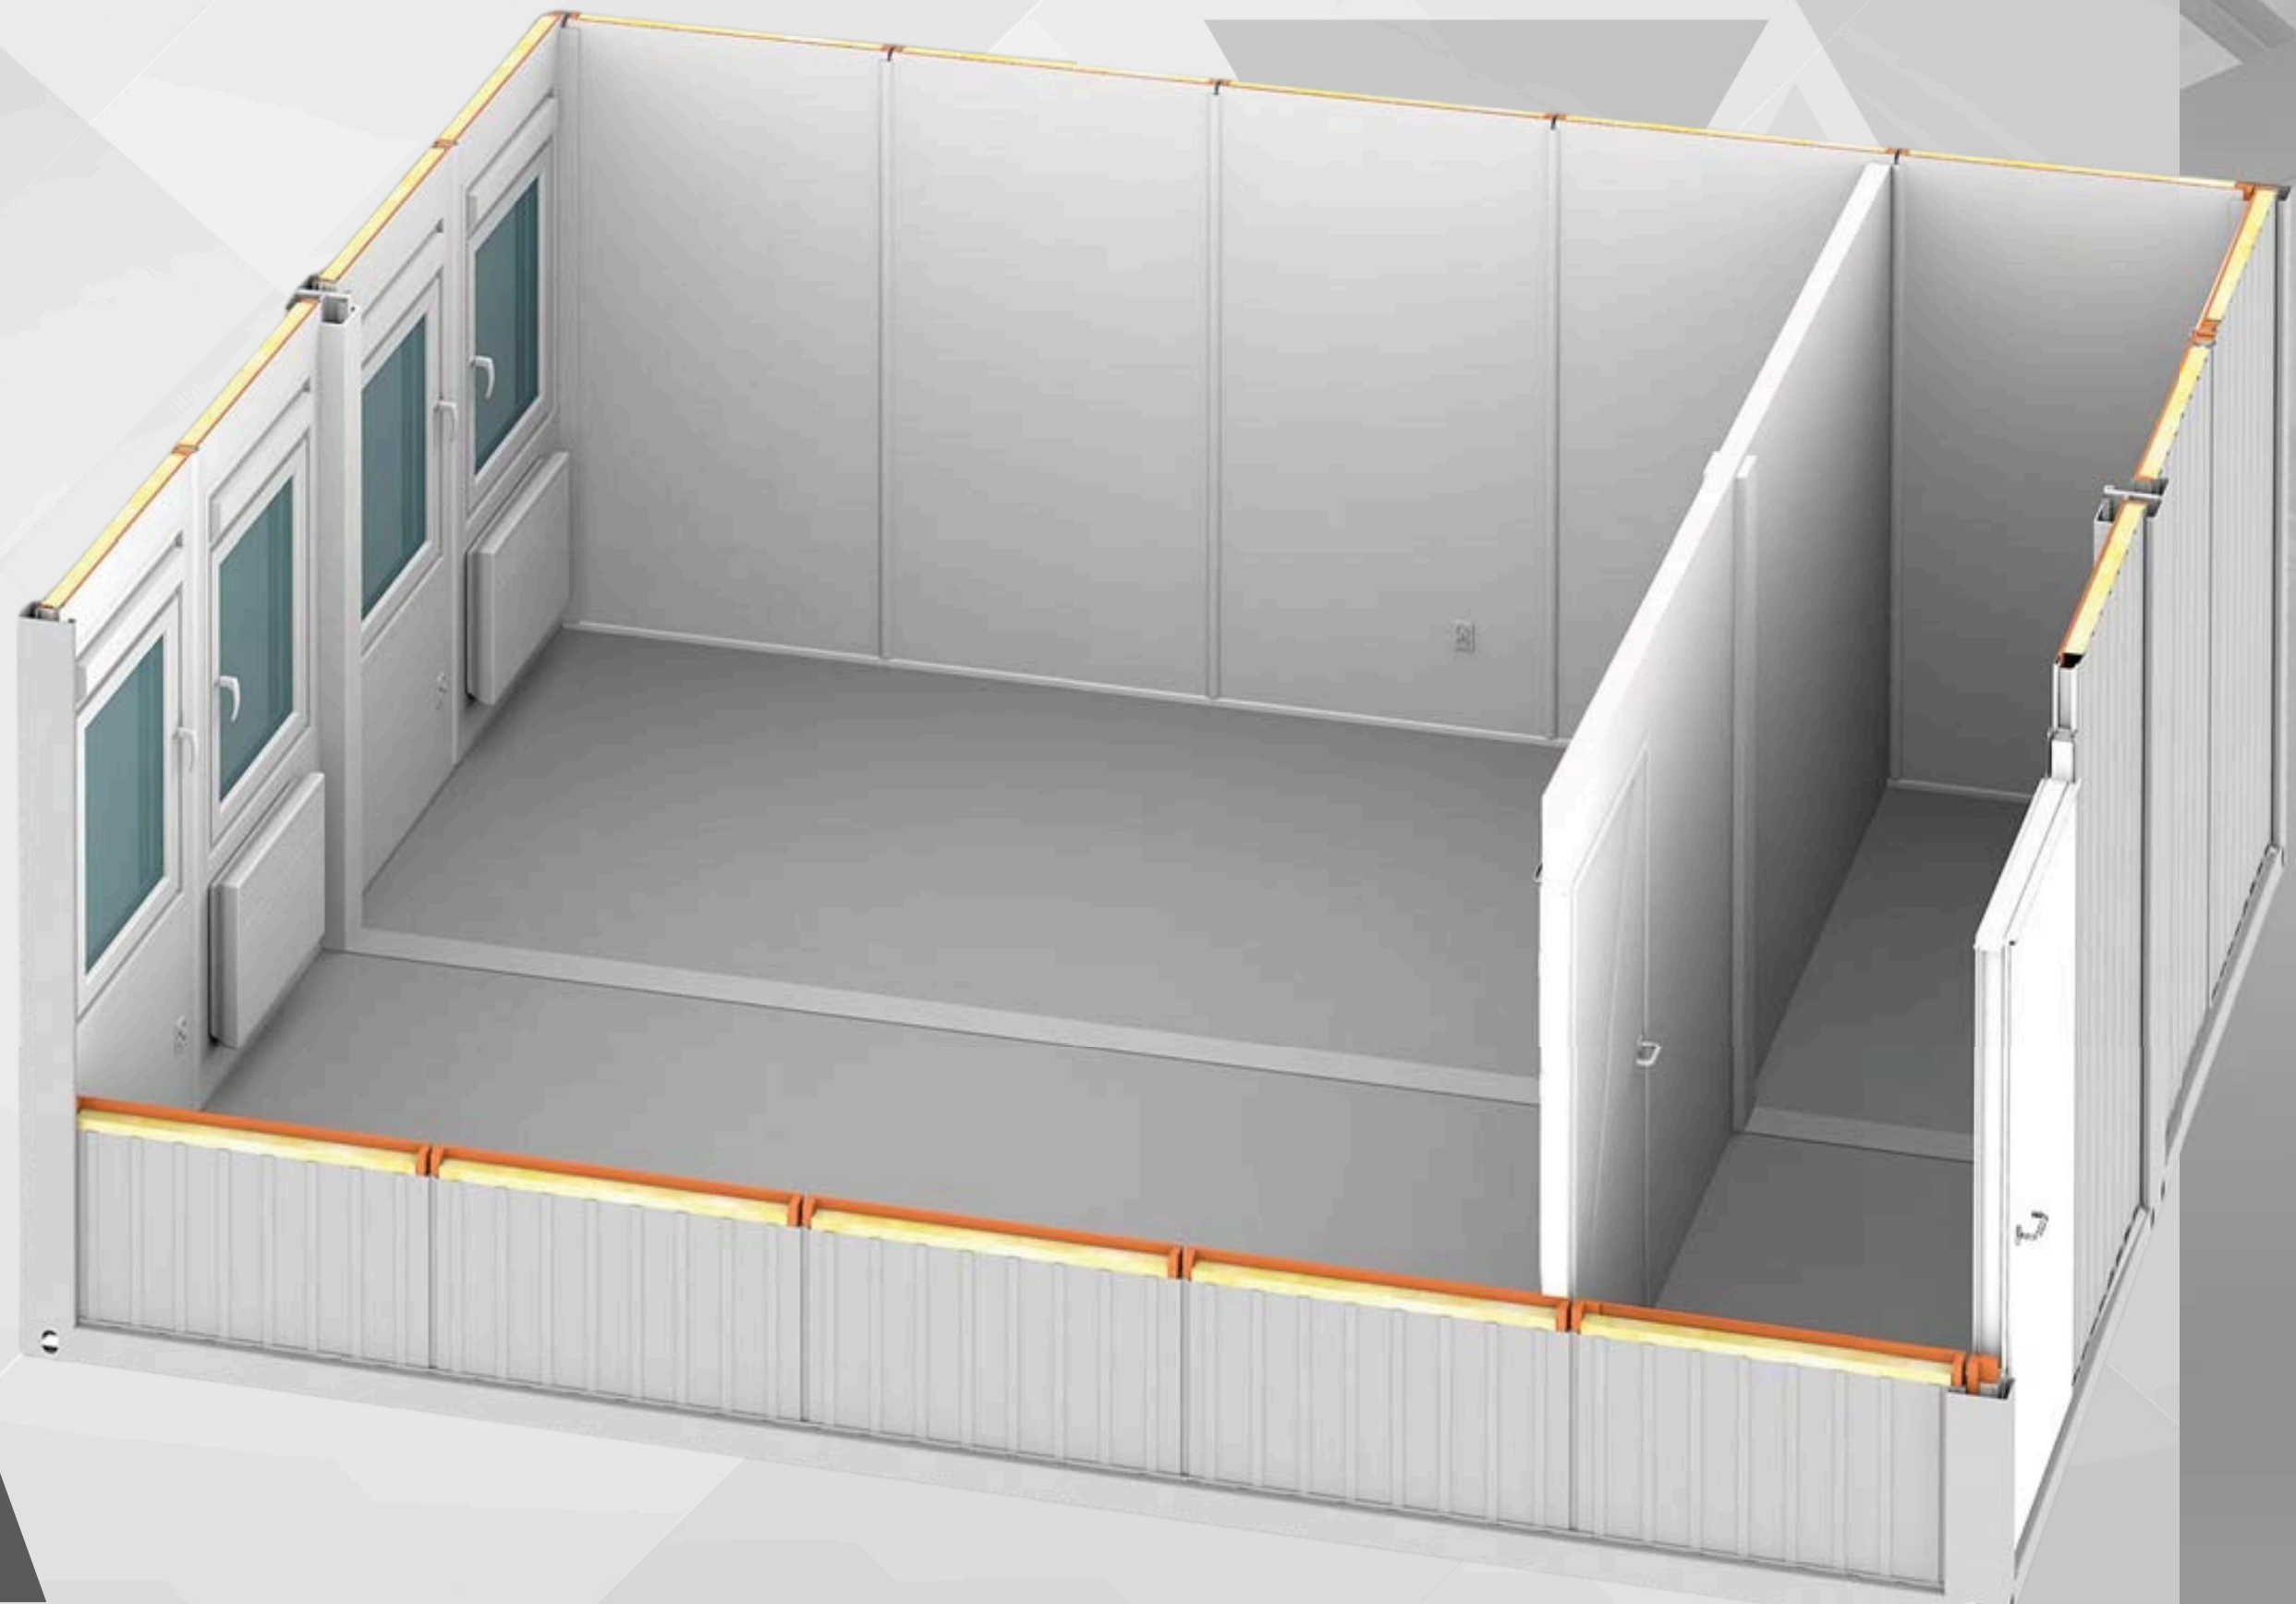

MB 20K-DUO

KC CABINS SOLUTIONS LTD