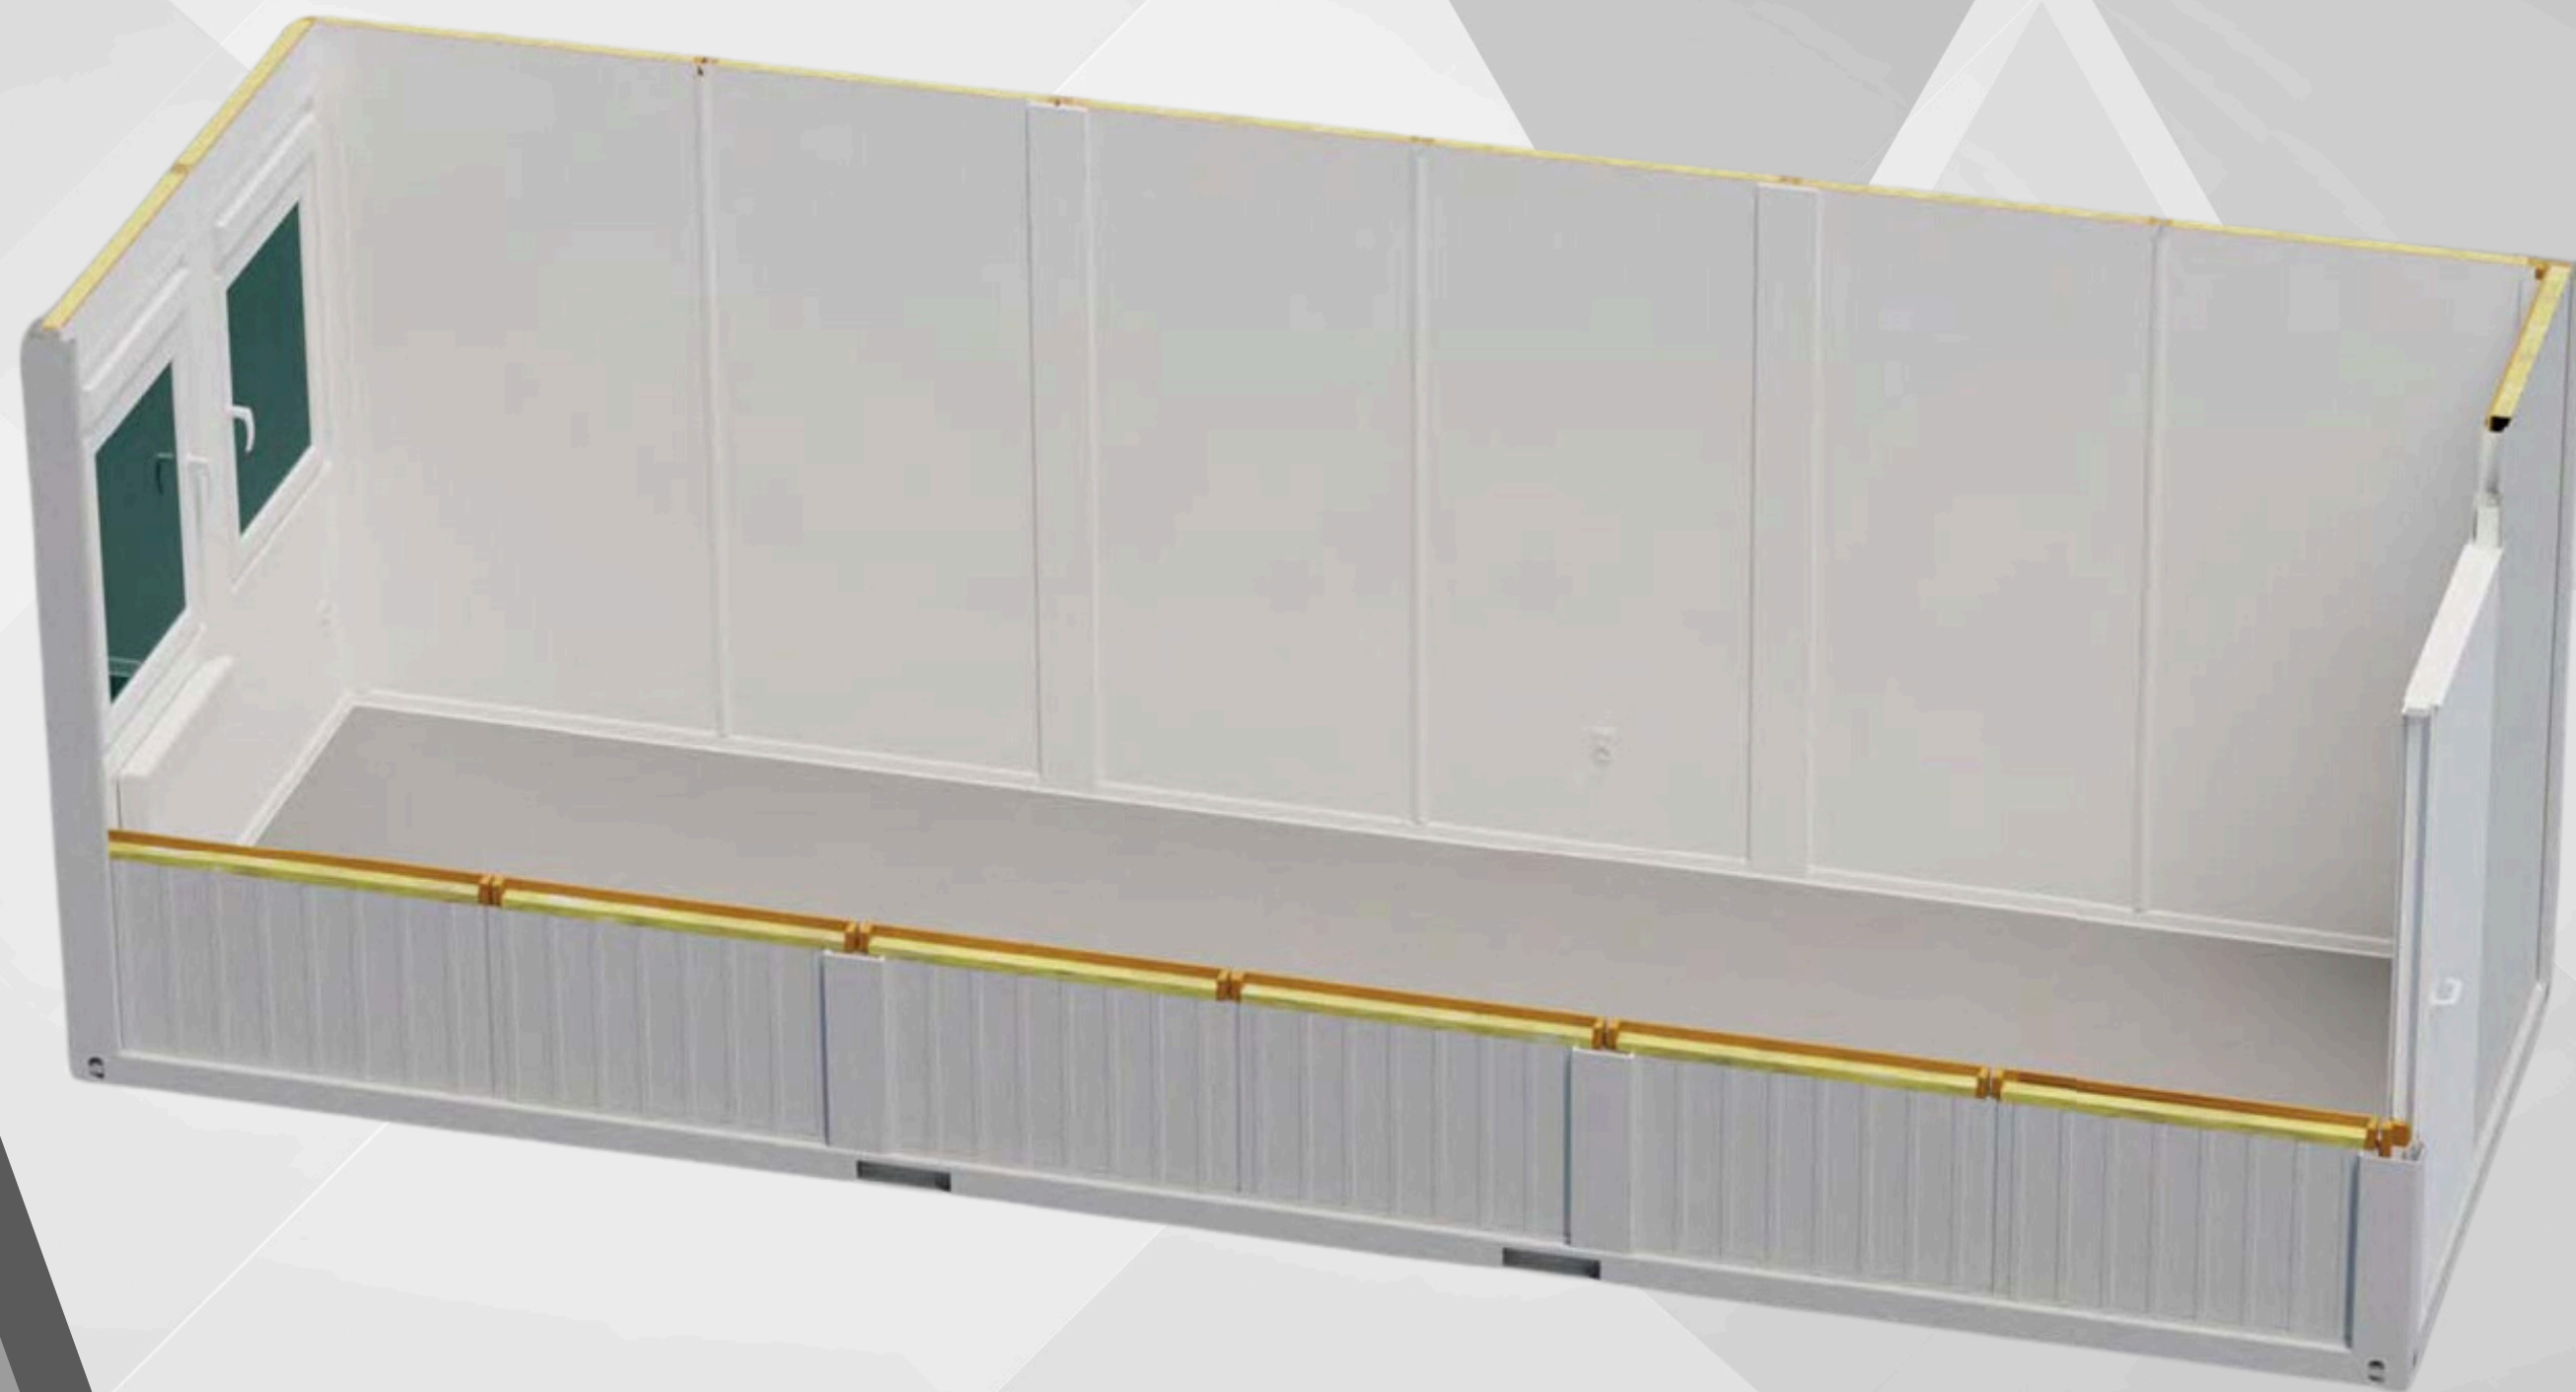

MB 24

KC CABINS SOLUTIONS LTD