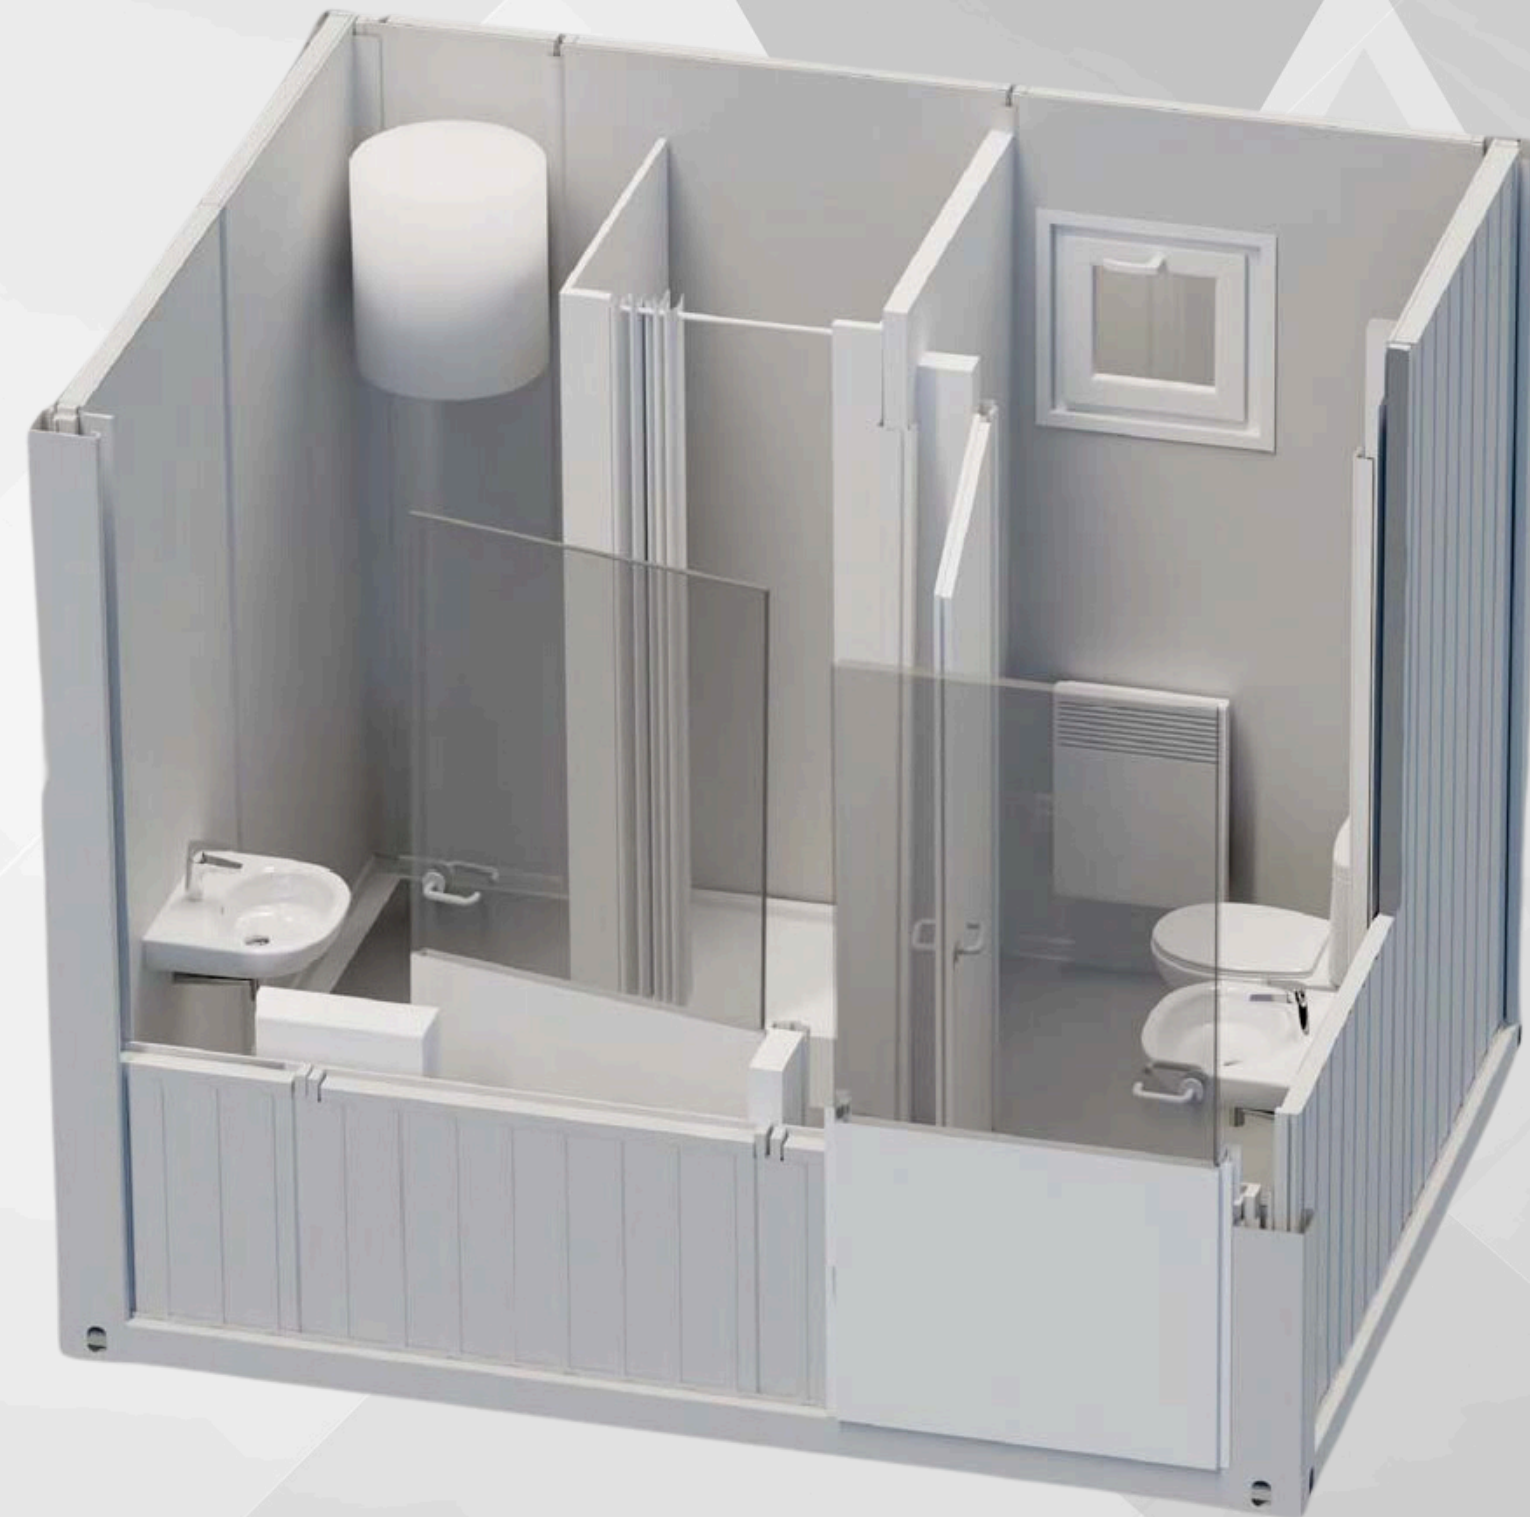

MS 10

KC CABINS SOLUTIONS LTD