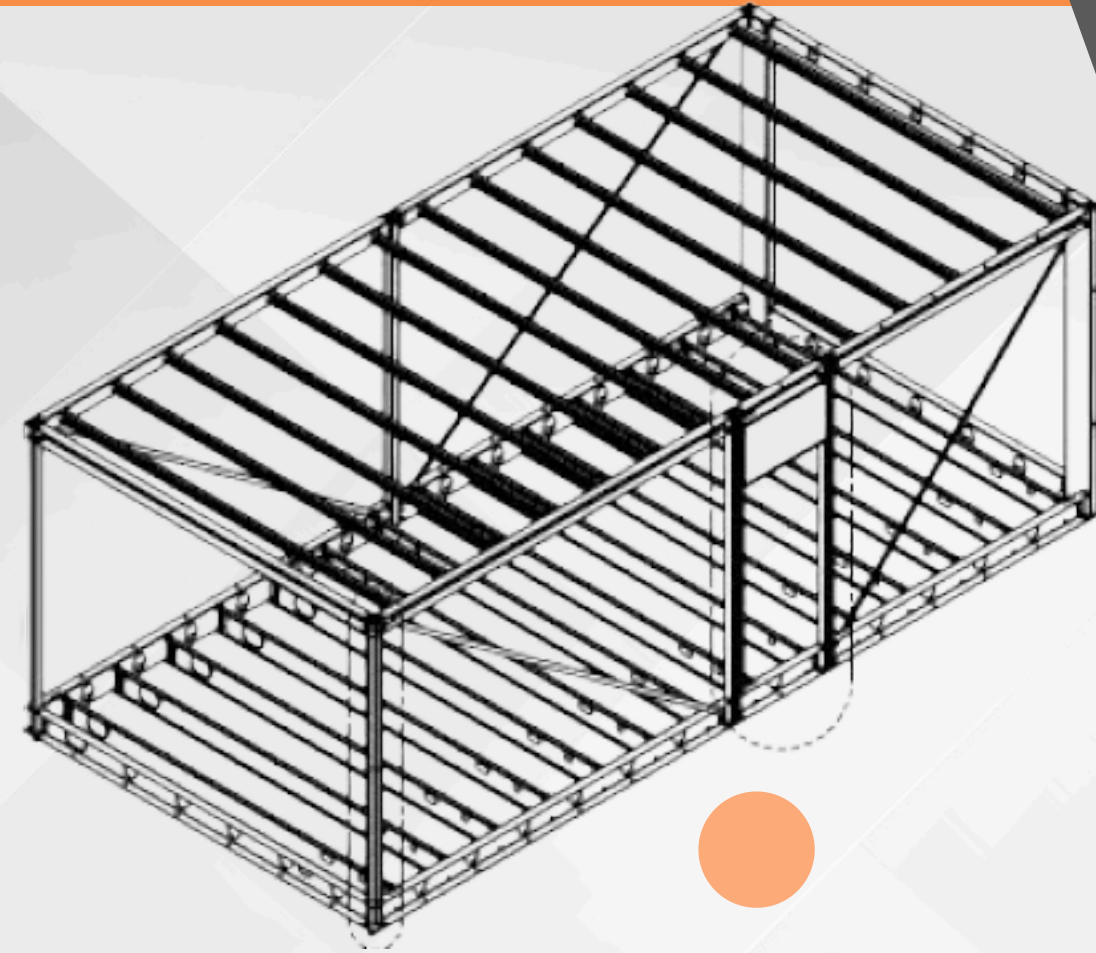

BUY

HIRE PW

☐ 16FT X 8FT MW	£ 7,500.00	£ 57.00
☐ 16FT X 8FT PIR	£ 9,000.00	£ 69.00
☐ 16FT X 10FT MW		
☐ 16FT X 10FT PIR