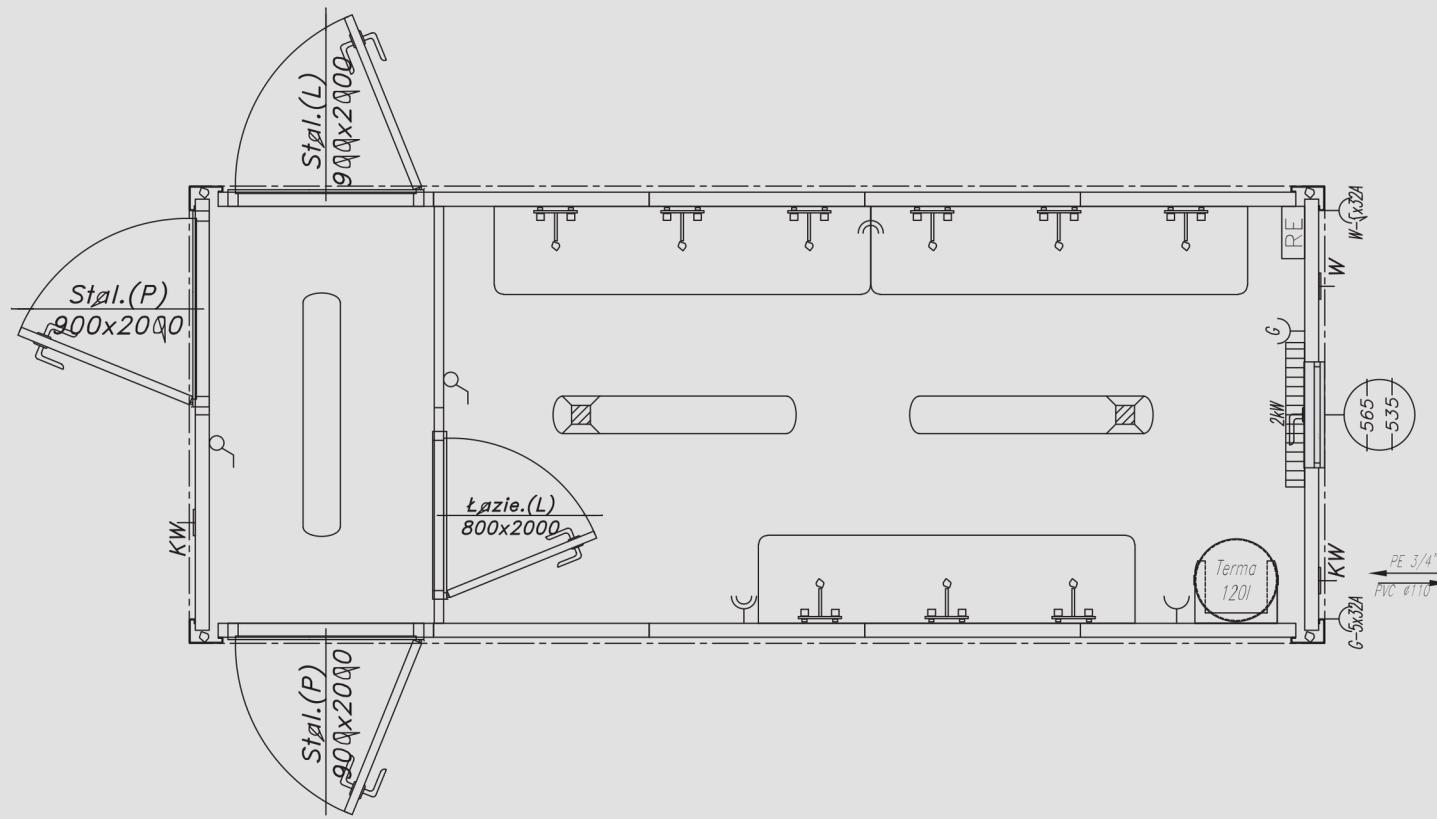

MS 20K-MU

KC CABINS SOLUTIONS LTD

MS 20K-MU

KC CABINS SOLUTIONS LTD

OPTIONS

BUY

HIRE PW

<input type="radio"/>	20FT X 8FT MW	£13,750.00	£115.00
<input type="radio"/>	20FT X 8FT PIR	£14,750.00	£120.00
<input type="radio"/>	20FT X 10FT MW	£18,250.00	£150.00
<input checked="" type="radio"/>	20FT X 10FT PIR	£ 19,250.00	£160.00