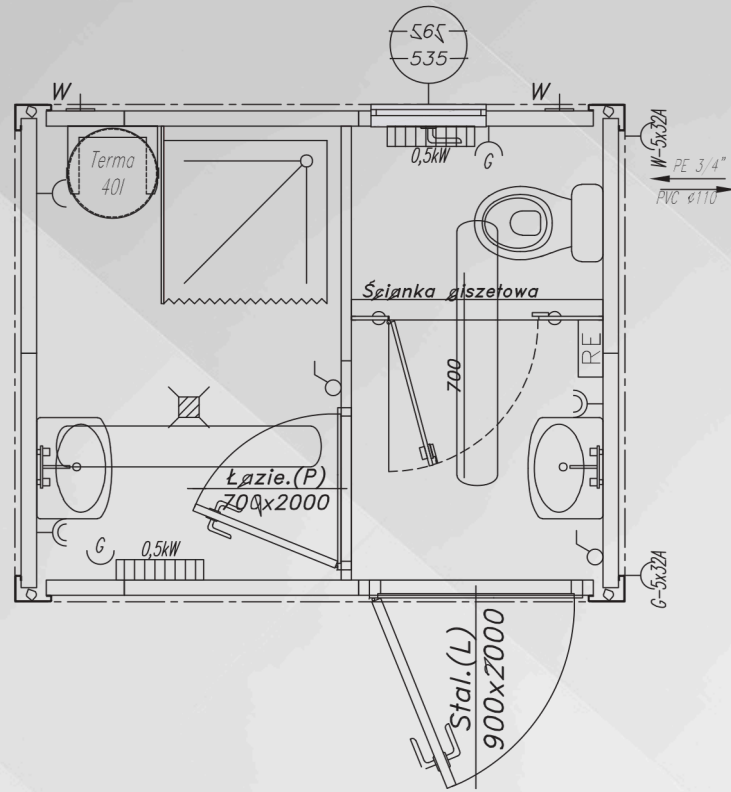

MS 10

KC CABINS SOLUTIONS LTD

MS 10

KC CABINS SOLUTIONS LTD

OPTIONS

BUY

HIRE PW

10FT X 8FT MW