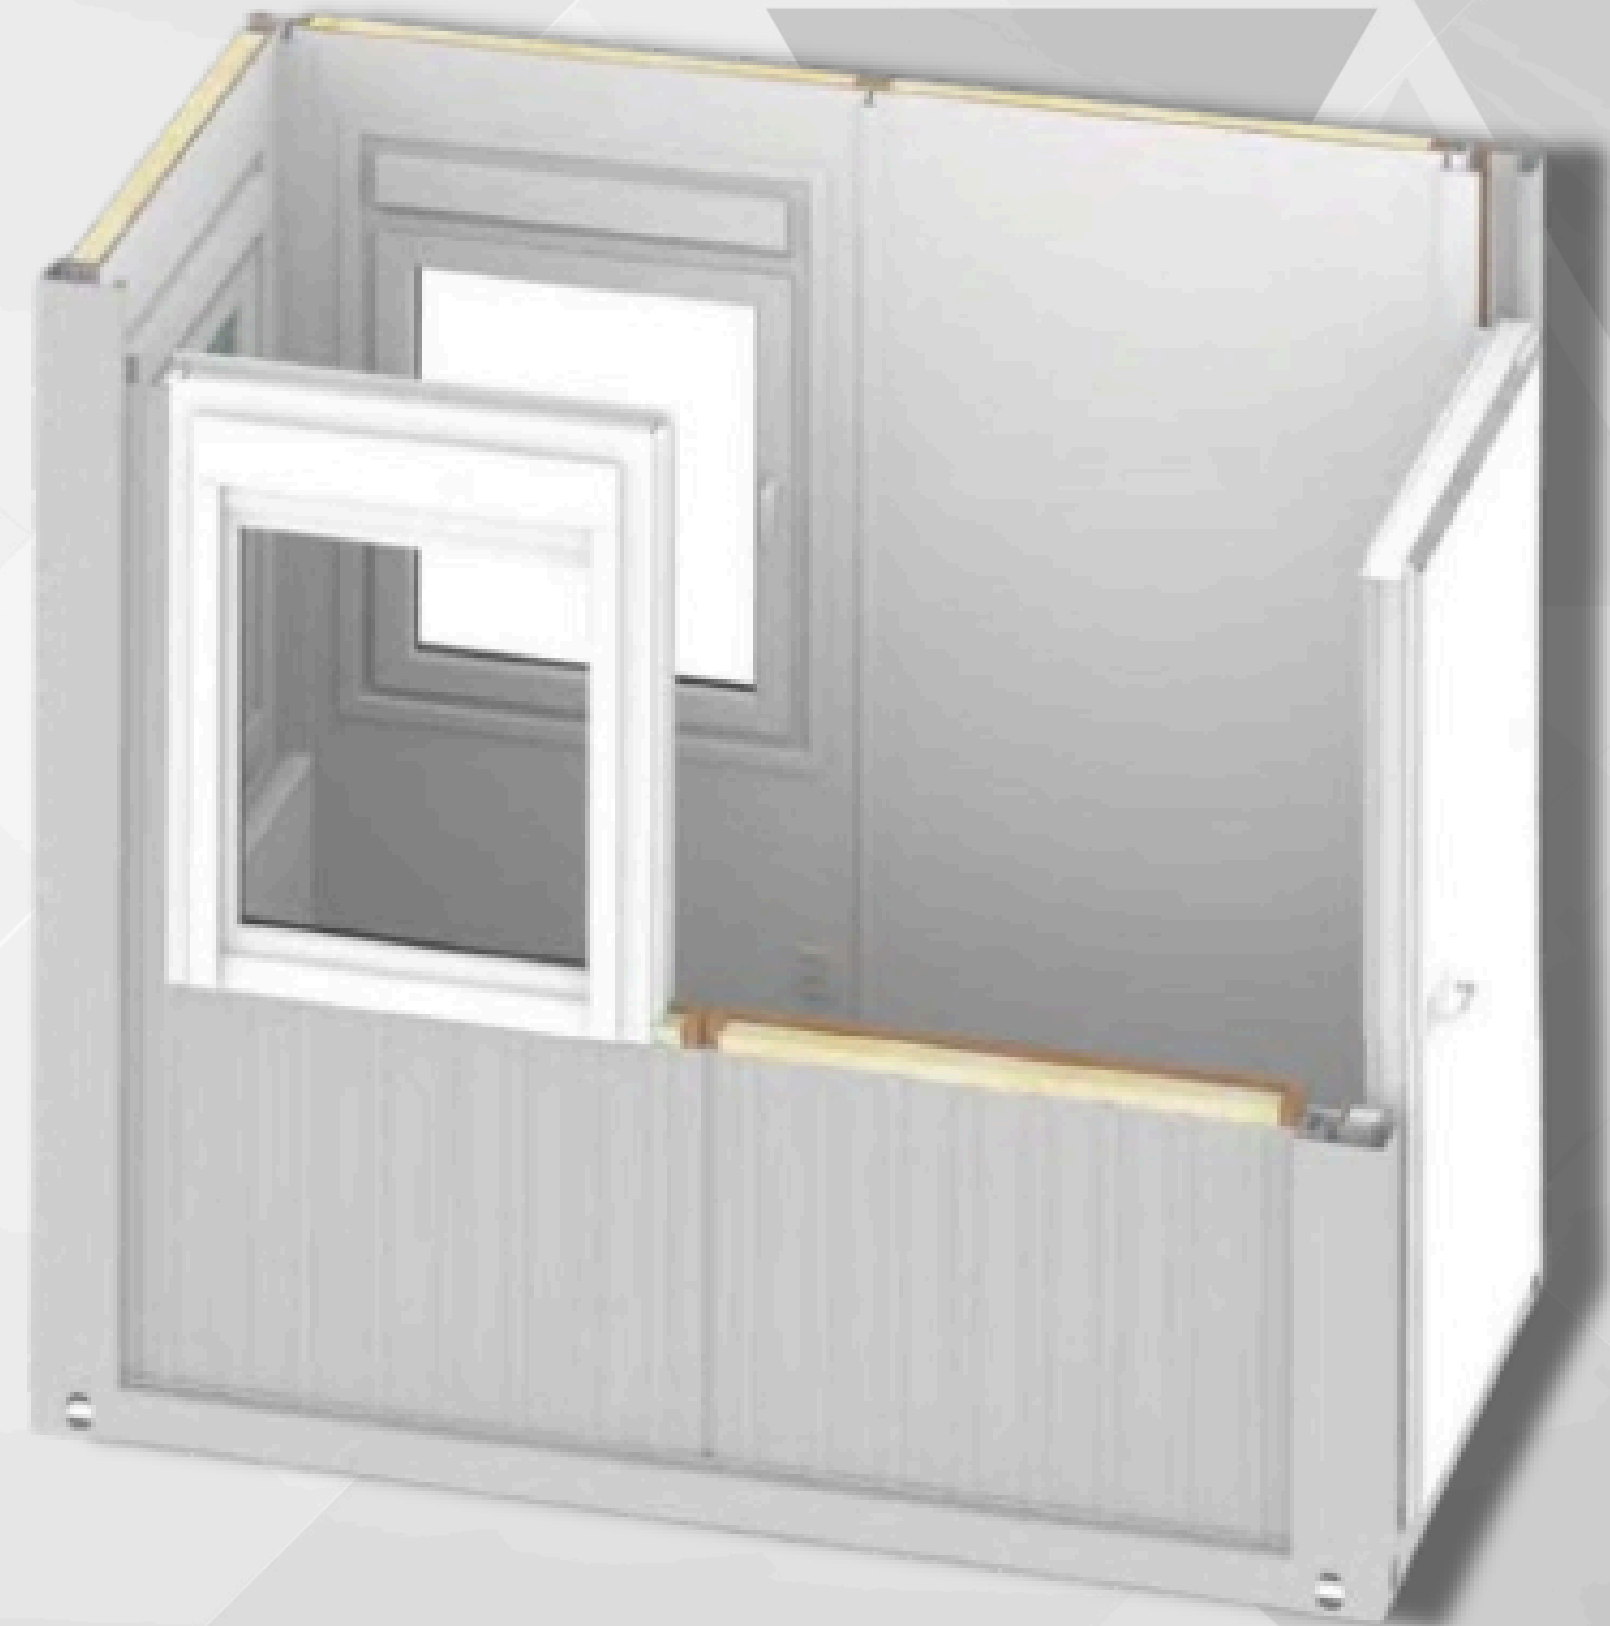

MP 5

KC CABINS SOLUTIONS LTD