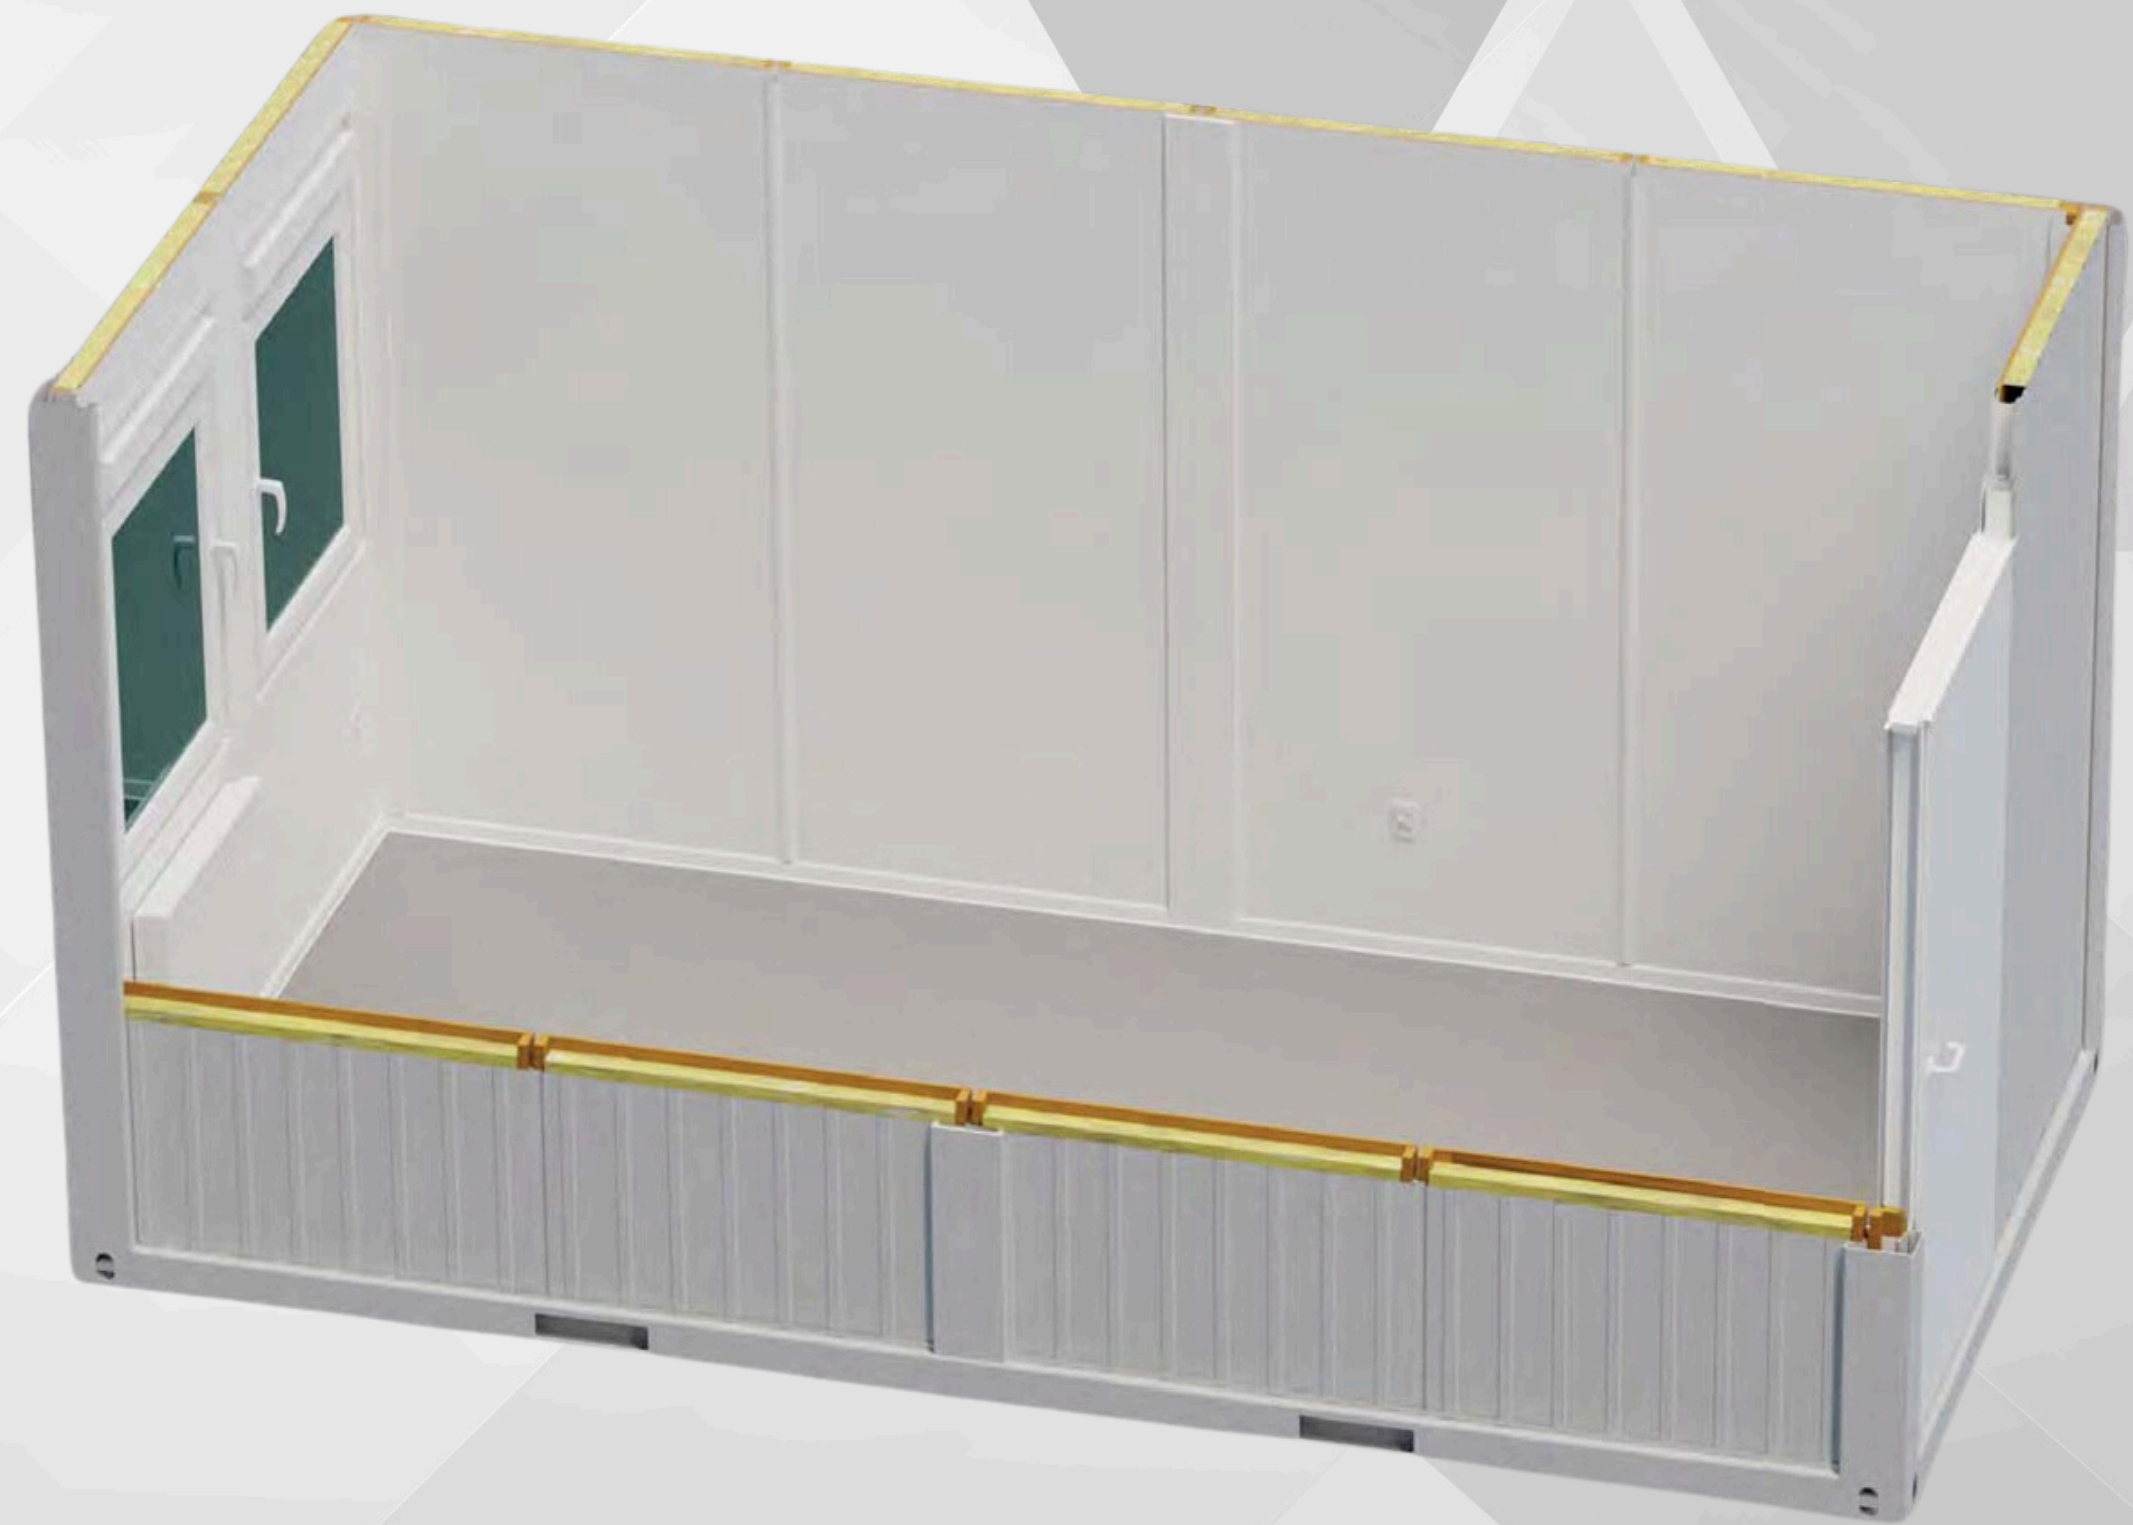

£ 11,250.00

£ 92.50

10FT X 8FT PIR

£12,250.00

£ 100.00

MB 16

KC CABINS SOLUTIONS LTD

MB 16