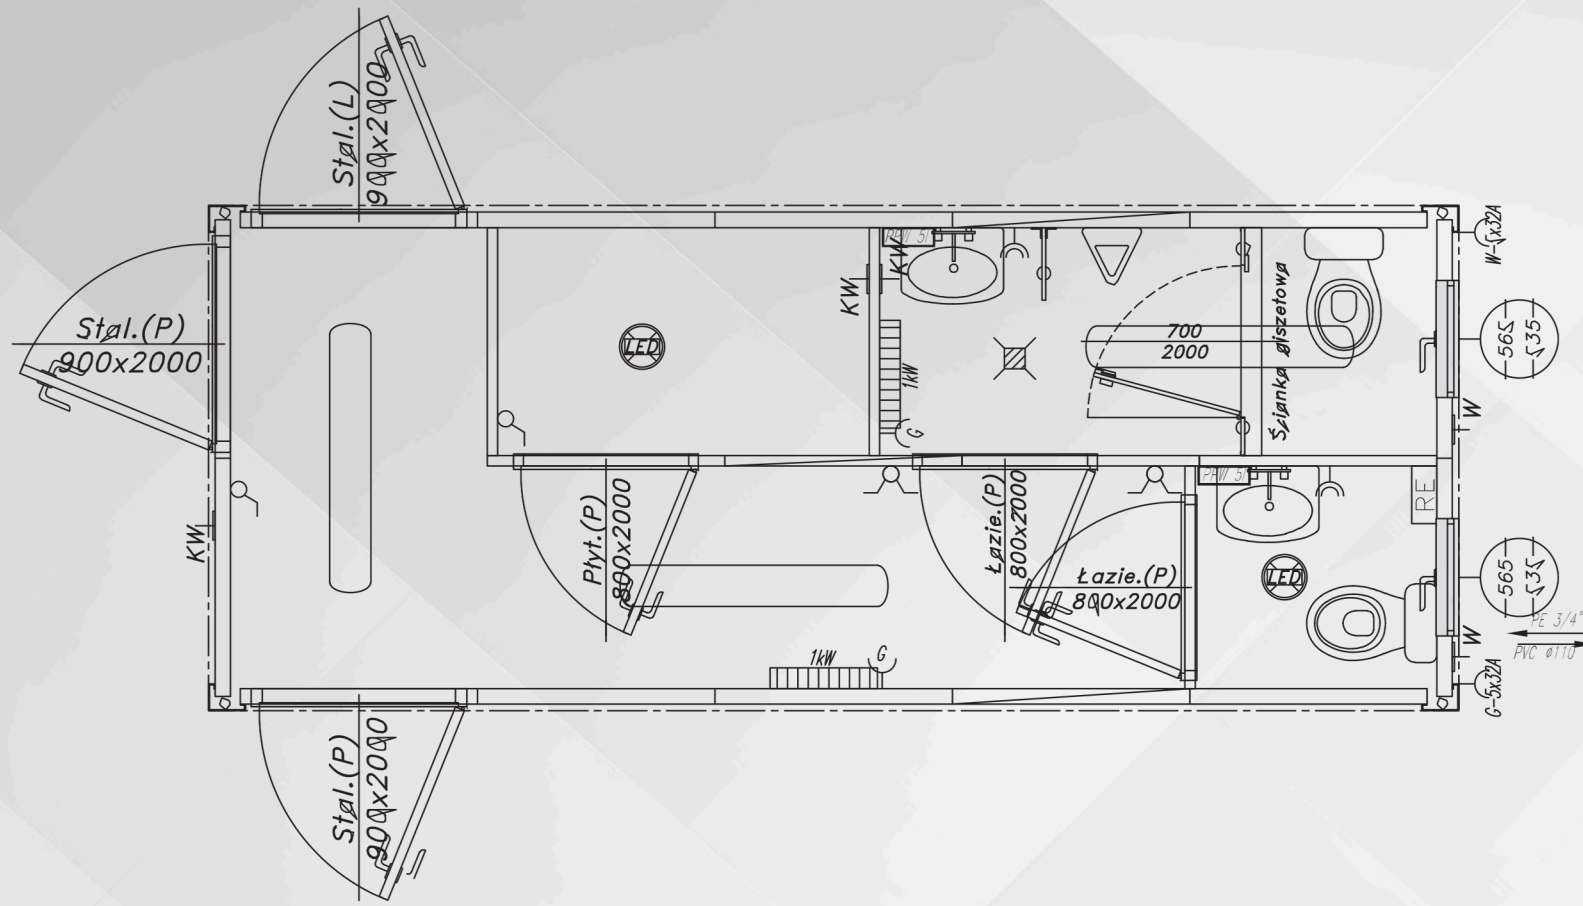

MS 20-MSK

KC CABINS SOLUTIONS LTD

MS 20-MSK

KC CABINS SOLUTIONS LTD

OPTIONS

BUY

HIRE PW

<input type="radio"/>	20FT X 8FT MW	£14,750.00	£120.00
<input type="radio"/>	20FT X 8FT PIR	£15,500.00	£125.00
<input type="radio"/>	20FT X 10FT MW	£19,250.00	£160.00
<input type="radio"/>	20FT X 10FT PIR	£ 20,250.00	£165.00