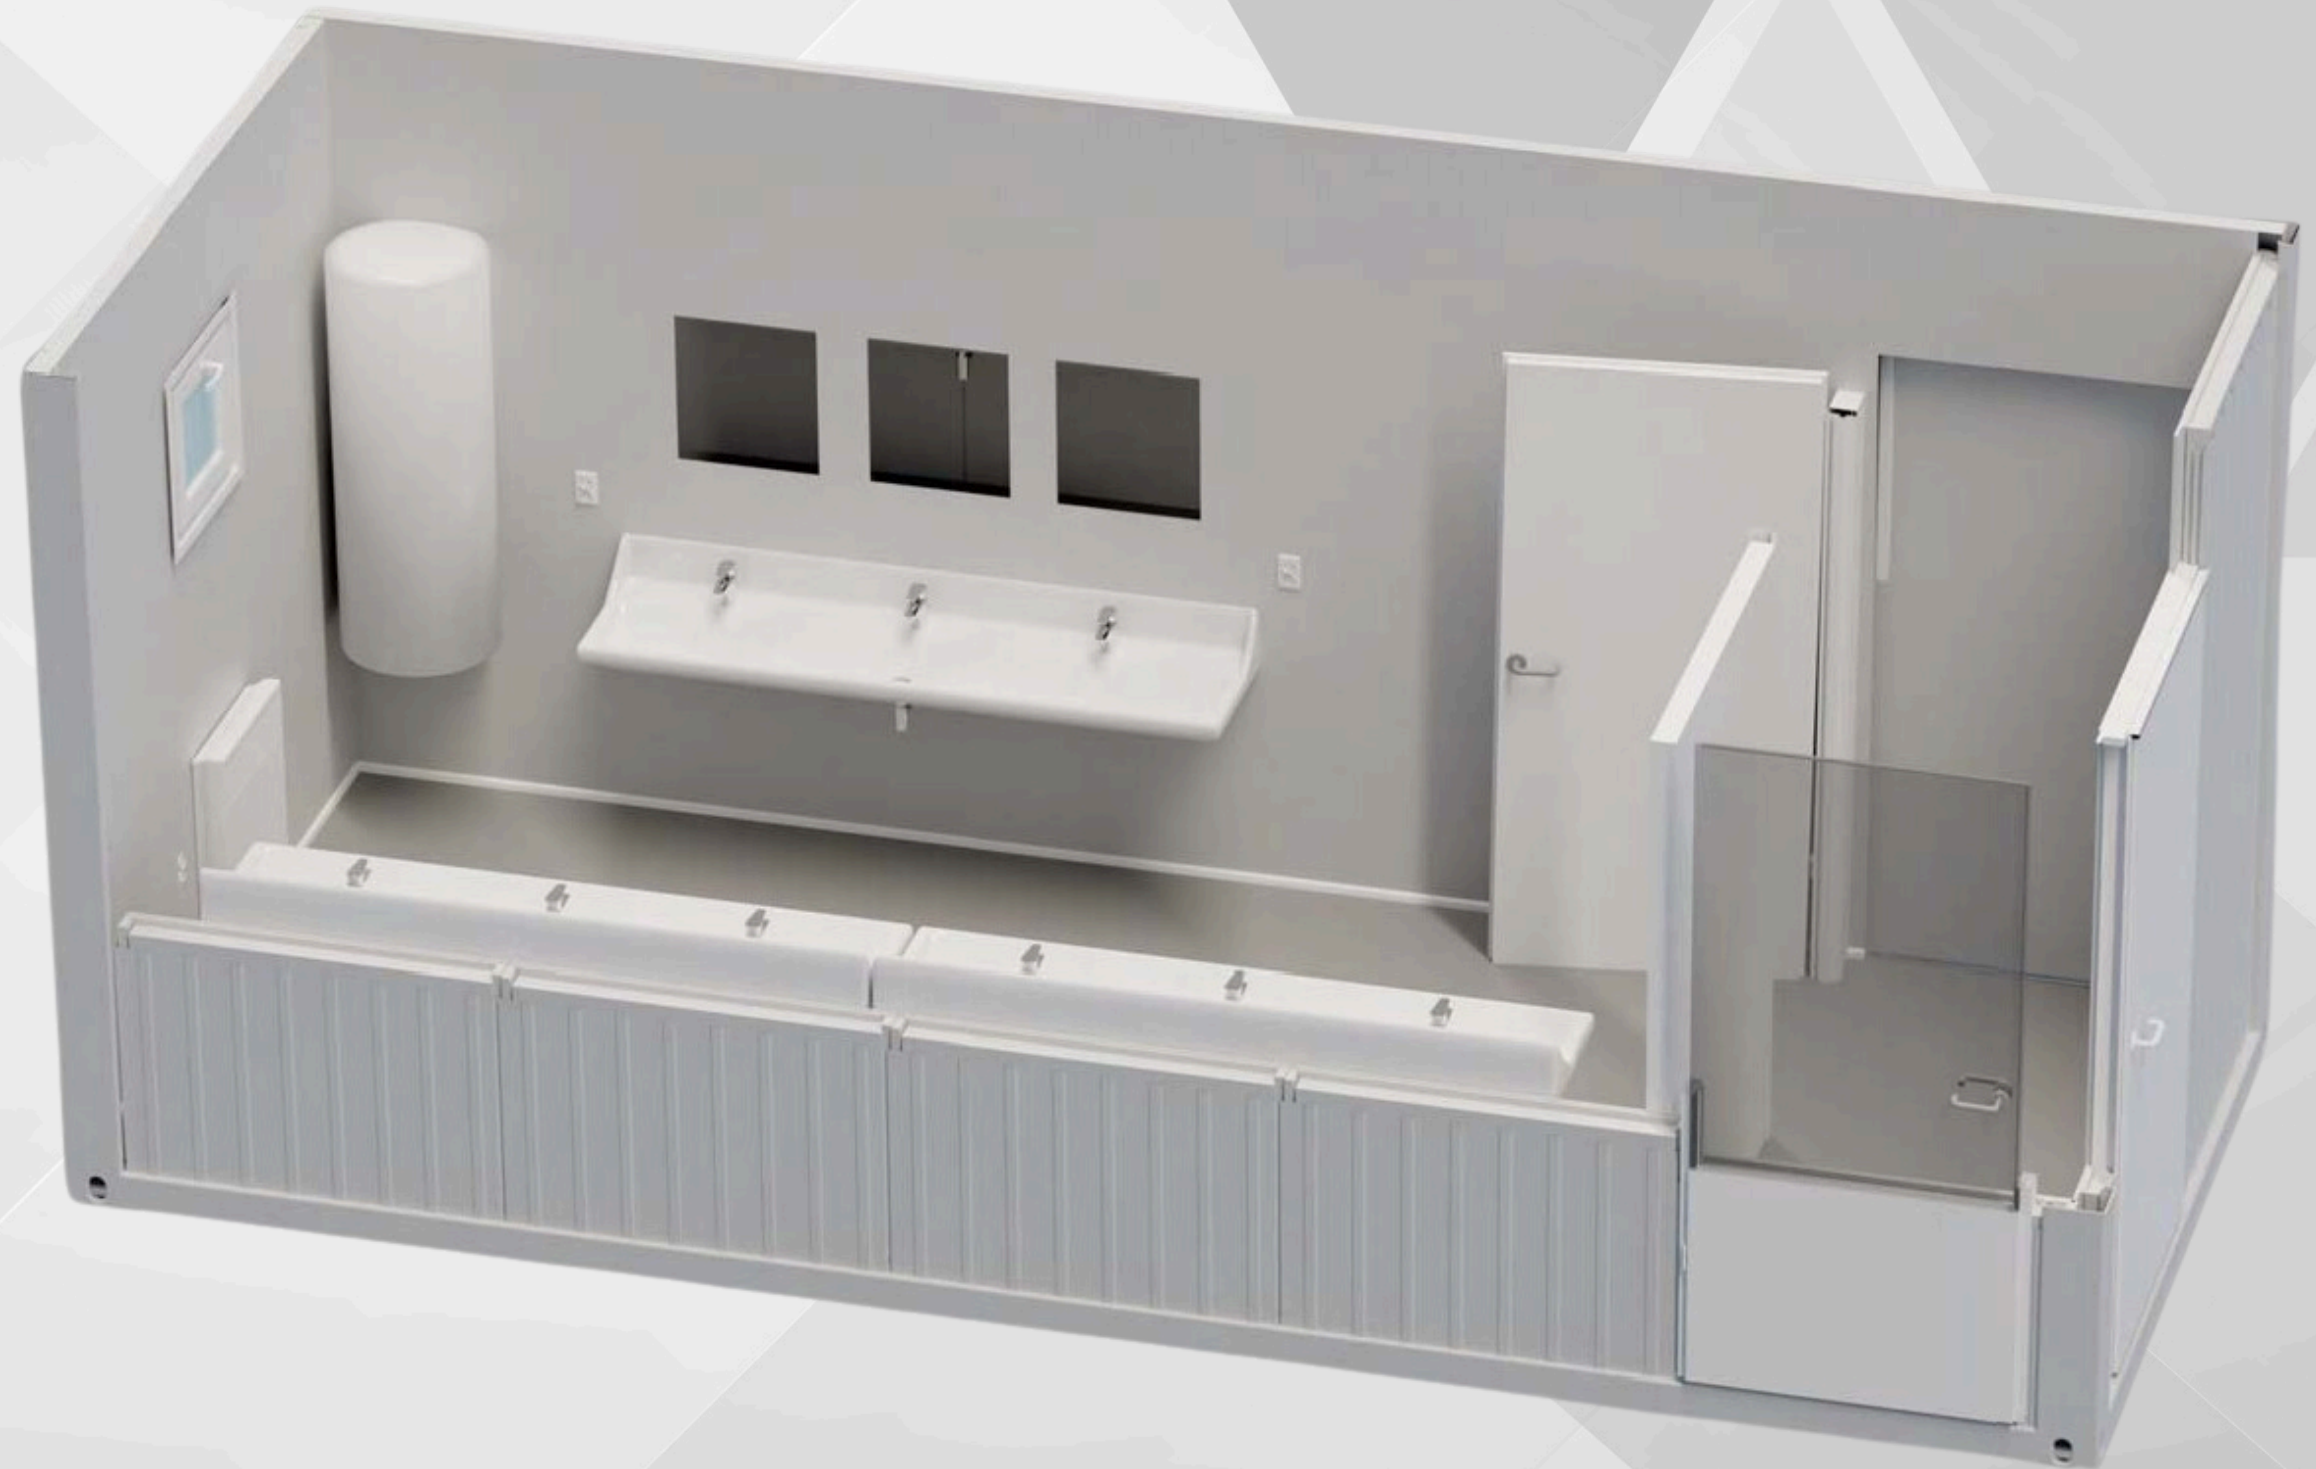

MS 20K-MU

KC CABINS SOLUTIONS LTD