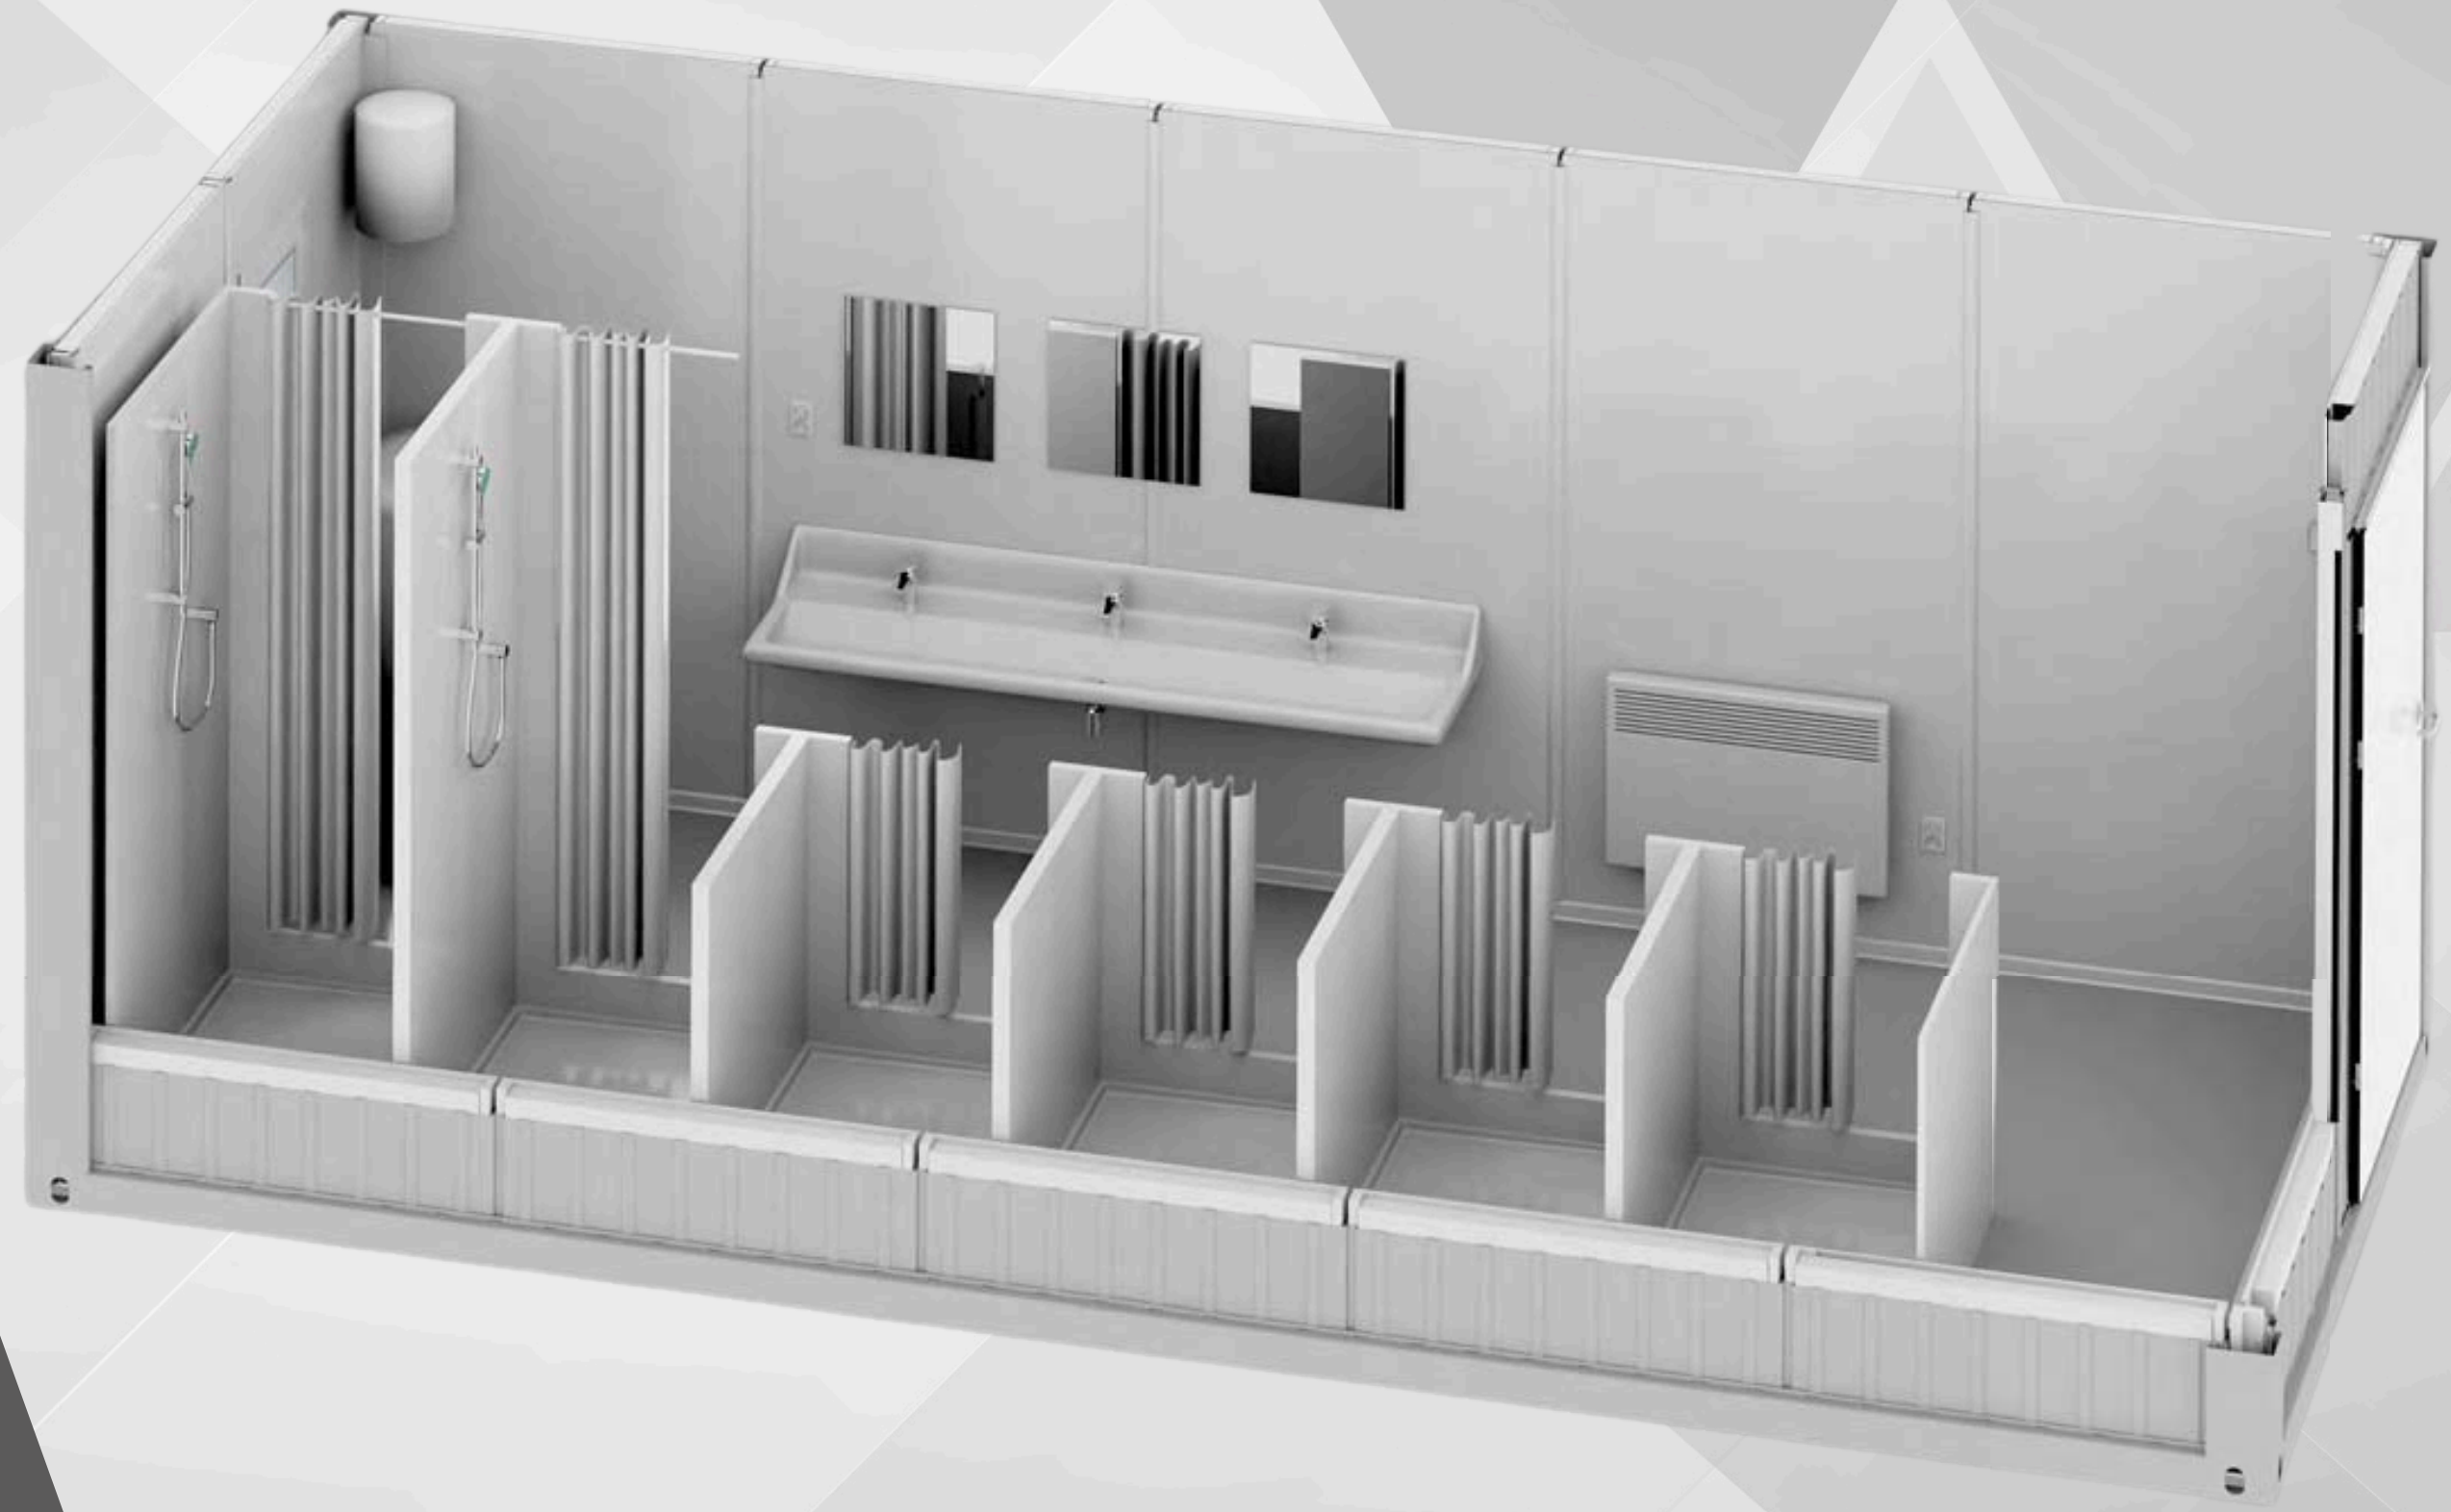

MS 20-02

KC CABINS SOLUTIONS LTD