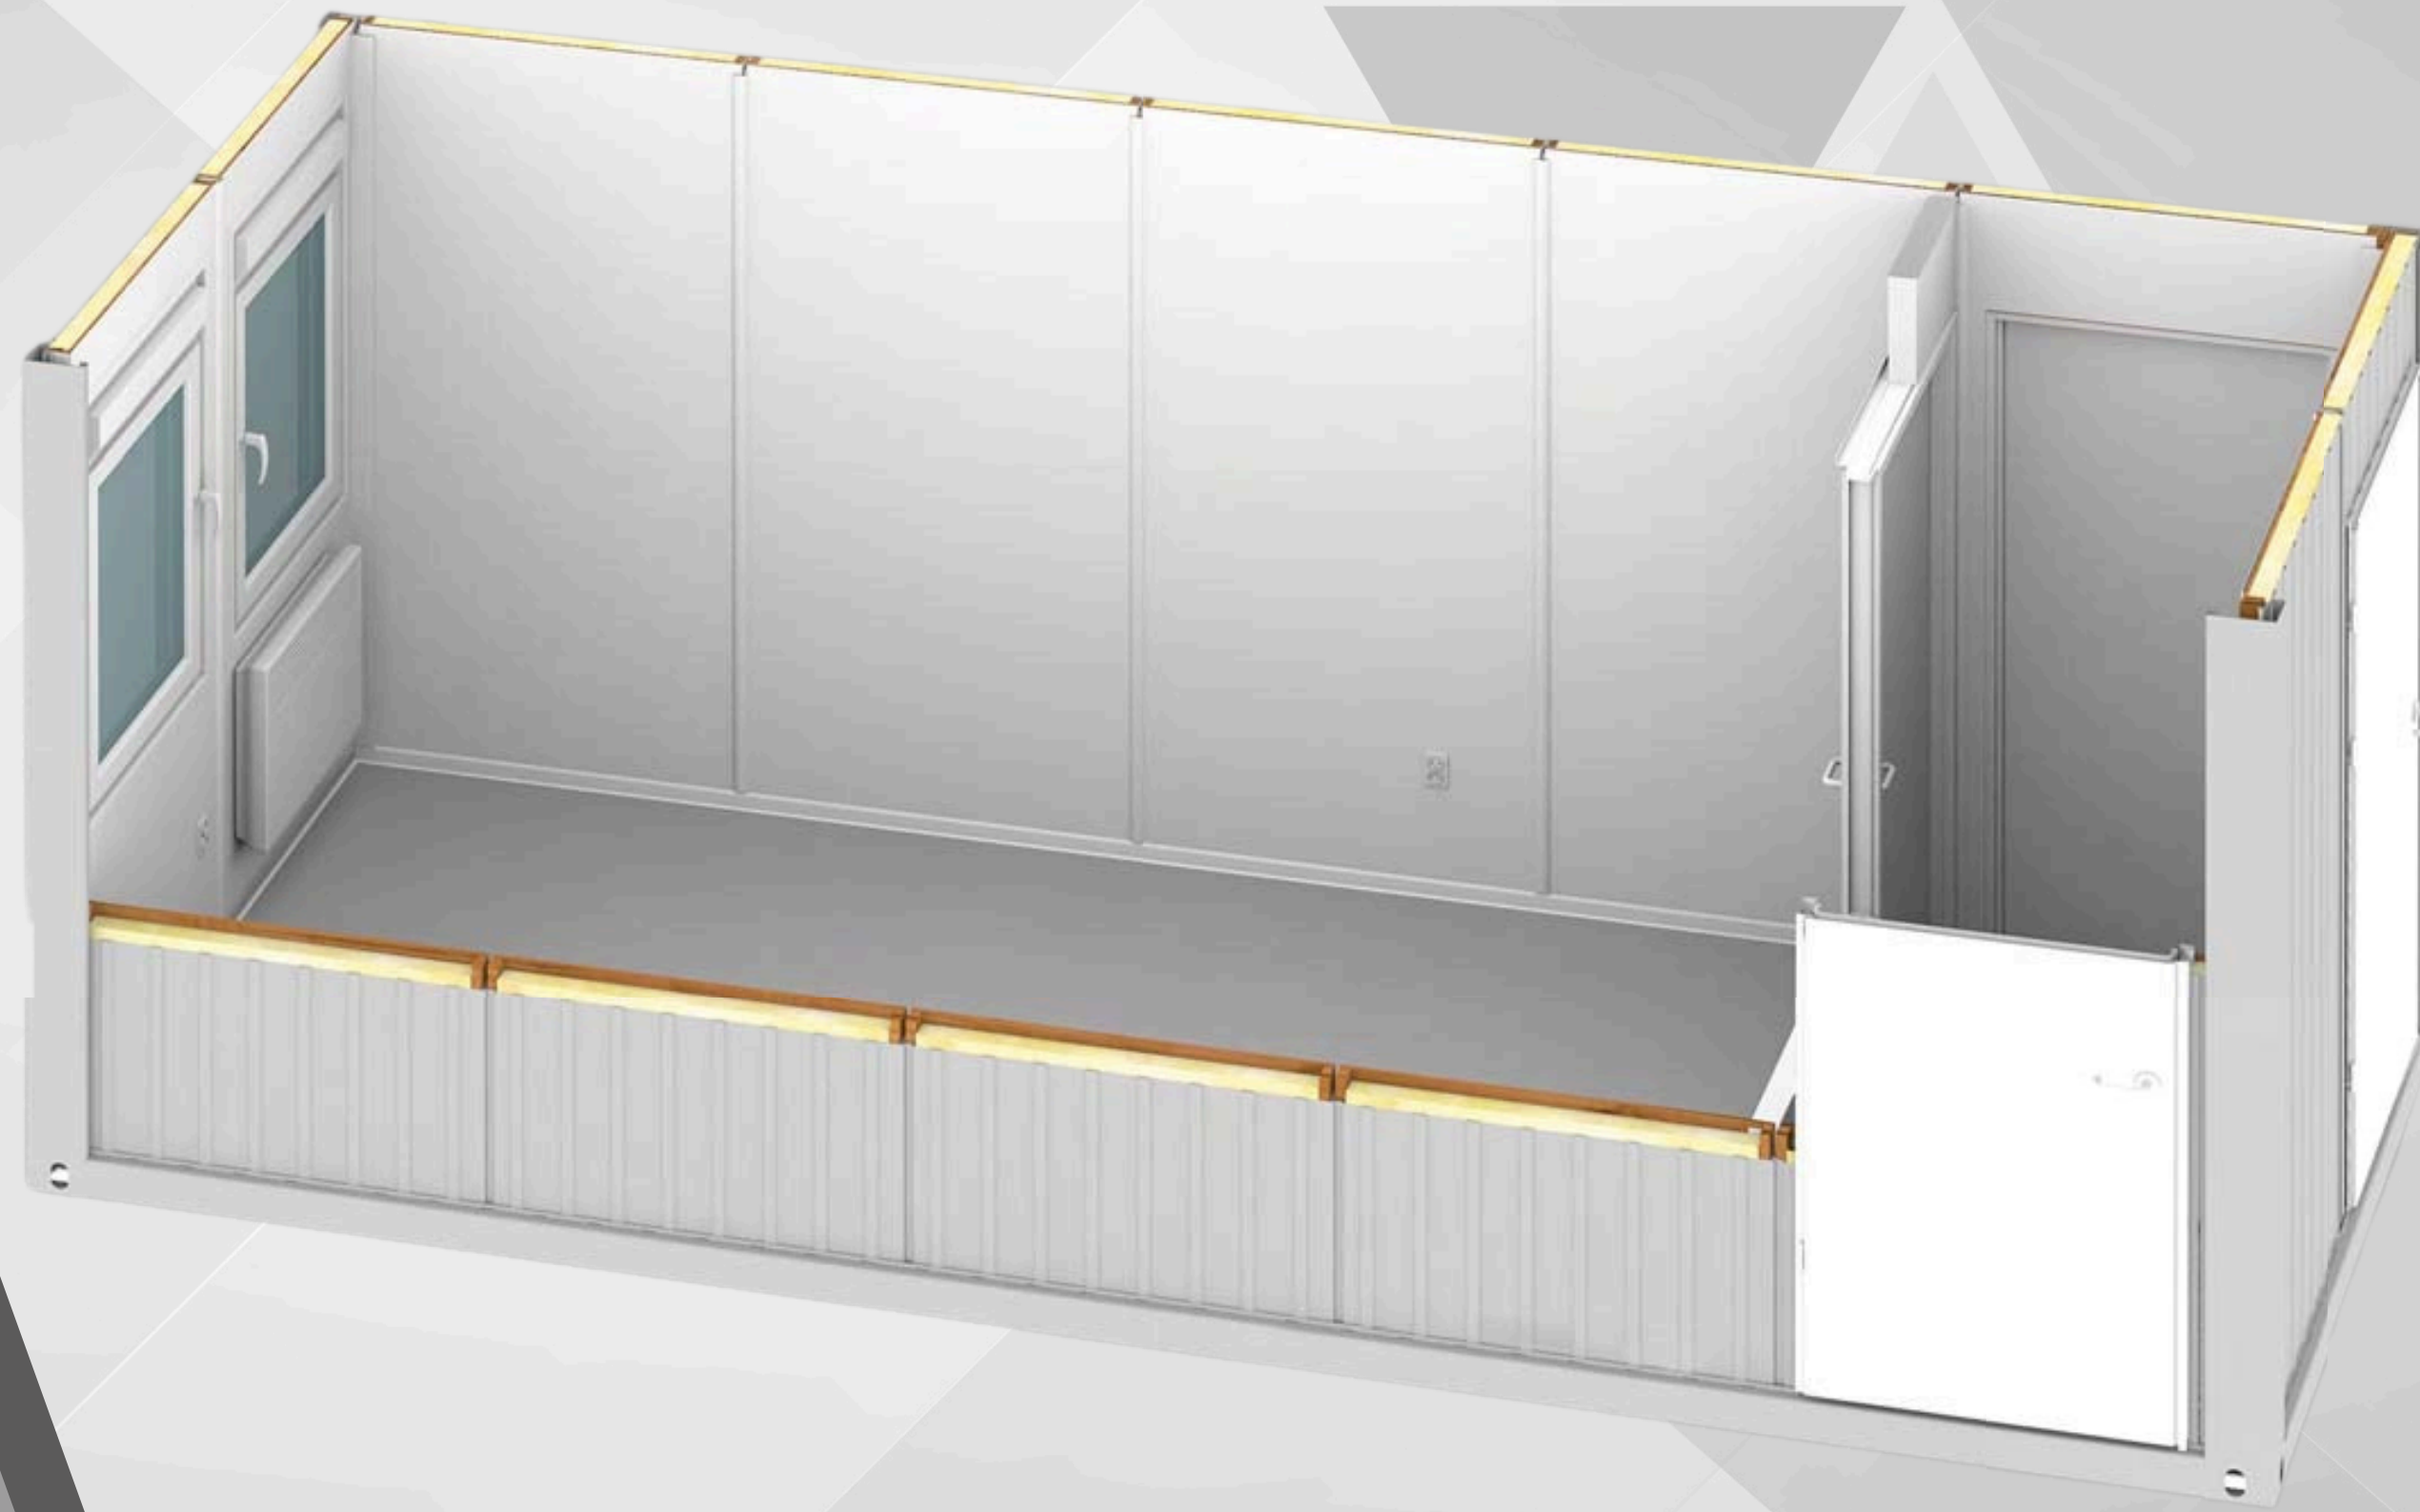

MB 20K

KC CABINS SOLUTIONS LTD